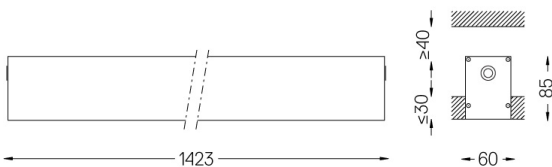

U60 Recessed trimless

34W / 2925lm / 3000K / On/Off / Diffuse /
1423mm

61531

Design: Eduardo Souto de Moura

Recessed trimless luminaire with housing made of aluminium profile with 25micron maximum corrosion resistance anodization with matt finish or with textured electrostatic 100% polyester paint. Frosted polycarbonate diffuser with user friendly clipping system and double fitting system: flushed or recessed.

IP42 | 230Vac | 50/60Hz

LED	3000K	Light Source	Luminaire
Power	34W		40W
Flux	6125lm		2925lm
Efficiency	180lm/W		73lm/W
LOR	-		48%
UGR	-		<25

Beam angle
Diffuse

Application

Weight
3,1Kg

62x1425

Finishes

- .01 White / RAL 9010
- .02 Black / RAL 9005
- .10 Anodised aluminium