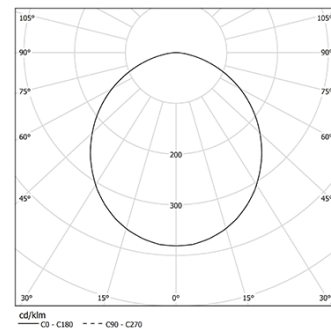

IP42 | 230Vac | 50/60Hz

LED	3000K	Light Source	Luminaire
Power	16W		19,5W
Flux	2860lm		1380lm
Efficiency	179lm/W		71lm/W
LOR	-		48%
UGR	-		<25

Beam angle
Diffuse

Application

Weight
2,5Kg

62x1145

Finishes

- .01 White / RAL 9010
- .02 Black / RAL 9005
- .10 Anodised aluminium