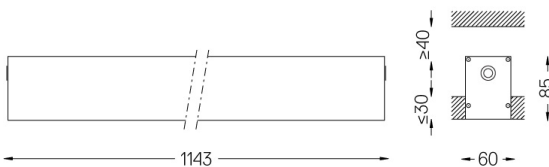

IP42 | 230Vac | 50/60Hz

LED	3000K	Light Source	Luminaire
Power	16W		19,5W
Flux	2860lm		1380lm
Efficiency	179lm/W		71lm/W
LOR	-		48%
UGR	-		<25

Beam angle
Diffuse

Application

Weight
2,5Kg

62x1145

Finishes

- .01 White / RAL 9010
- .02 Black / RAL 9005
- .10 Anodised aluminium