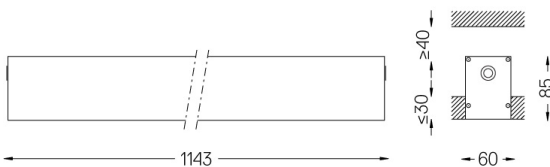

IP42 | 230Vac | 50/60Hz

LED	3000K	Light Source	Luminaire
Power	16W		19,5W
Flux	2860lm		1380lm
Efficiency	179lm/W		71lm/W
LOR	-		48%
UGR	-		<25

Beam angle
Diffuse

Application

Weight
2,5Kg

62x1145

Finishes

- .01 White / RAL 9010
- .02 Black / RAL 9005
- .10 Anodised aluminium