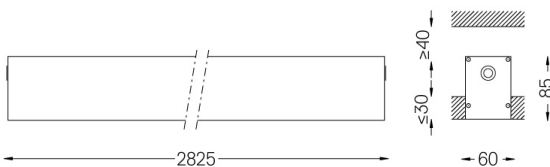

U60 Recessed trimless

68W / 5750lm / 2700K / On/Off / Diffuse /
2825mm

61519

Design: Eduardo Souto de Moura

Recessed trimless luminaire with housing made of aluminium profile with 25micron maximum corrosion resistance anodization with matt finish or with textured electrostatic 100% polyester paint. Frosted polycarbonate diffuser with user friendly clipping system and double fitting system: flushed or recessed.

IP42 | 230Vac | 50/60Hz

LED	2700K	Light Source	Luminaire
Power	68W	80W	
Flux	11950lm	5750lm	
Efficiency	176lm/W	72lm/W	
LOR	-	48%	
UGR	-	<25	

Beam angle
Diffuse

Application

Weight
6,2Kg

62x2827

Finishes

- .01 White / RAL 9010
- .02 Black / RAL 9005
- .10 Anodised aluminium