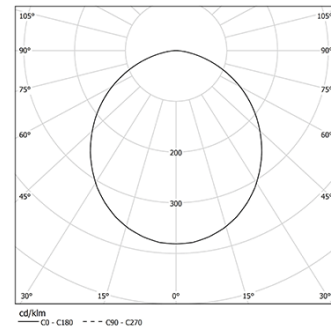

U60 Recessed trimless

68W / 5750lm / 2700K / On/Off / Diffuse /
2825mm

61519

Design: Eduardo Souto de Moura

Recessed trimless luminaire with housing made of aluminium profile with 25micron maximum corrosion resistance anodization with matt finish or with textured electrostatic 100% polyester paint. Frosted polycarbonate diffuser with user friendly clipping system and double fitting system: flushed or recessed.

IP42 | 230Vac | 50/60Hz

LED	2700K	Light Source	Luminaire
Power	68W	80W	
Flux	11950lm	5750lm	
Efficiency	176lm/W	72lm/W	
LOR	-	48%	
UGR	-	<25	

Beam angle
Diffuse

Application

Weight
6,2Kg

62x2827

Finishes

- .01 White / RAL 9010
- .02 Black / RAL 9005
- .10 Anodised aluminium