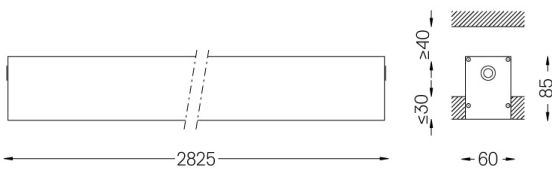

U60 Recessed trimless

40W / 3350lm / 2700K / On/Off / Diffuse /
2825mm

61518

Design: Eduardo Souto de Moura

Recessed trimless luminaire with housing made of aluminium profile with 25micron maximum corrosion resistance anodization with matt finish or with textured electrostatic 100% polyester paint. Frosted polycarbonate diffuser with user friendly clipping system and double fitting system: flushed or recessed.

IP42 | 230Vac | 50/60Hz

LED	2700K	Light Source	Luminaire
Power		40W	47,1W
Flux		7000lm	3350lm
Efficiency		175lm/W	71lm/W
LOR		-	48%
UGR		-	<25

Beam angle
Diffuse

Application

Weight
6,2Kg

62x2827

Finishes

- .01 White / RAL 9010
- .02 Black / RAL 9005
- .10 Anodised aluminium