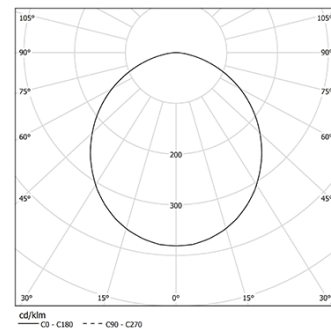

U60 Recessed trimless

54W / 4600lm / 2700K / On/Off / Diffuse /
2265mm

61517

Design: Eduardo Souto de Moura

Recessed trimless luminaire with housing made of aluminium profile with 25micron maximum corrosion resistance anodization with matt finish or with textured electrostatic 100% polyester paint. Frosted polycarbonate diffuser with user friendly clipping system and double fitting system: flushed or recessed.

IP42 | 230Vac | 50/60Hz

LED	2700K	Light Source	Luminaire
Power		54W	63,5W
Flux		9560lm	4600lm
Efficiency		177lm/W	72lm/W
LOR		-	48%
UGR		-	<25

Beam angle
Diffuse

Application

Weight
4,9Kg

62x2267

Finishes

- .01 White / RAL 9010
- .02 Black / RAL 9005
- .10 Anodised aluminium