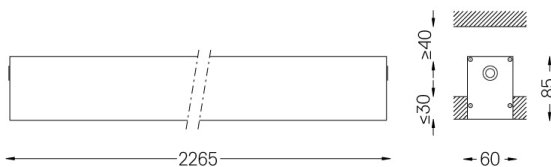

U60 Recessed trimless

54W / 4600lm / 2700K / On/Off / Diffuse /
2265mm

61517

Design: Eduardo Souto de Moura

Recessed trimless luminaire with housing made of aluminium profile with 25micron maximum corrosion resistance anodization with matt finish or with textured electrostatic 100% polyester paint. Frosted polycarbonate diffuser with user friendly clipping system and double fitting system: flushed or recessed.

IP42 | 230Vac | 50/60Hz

LED	2700K	Light Source	Luminaire
Power		54W	63,5W
Flux		9560lm	4600lm
Efficiency		177lm/W	72lm/W
LOR		-	48%
UGR		-	<25

Beam angle
Diffuse

Application

Weight
4,9Kg

62x2267

Finishes

- .01 White / RAL 9010
- .02 Black / RAL 9005
- .10 Anodised aluminium