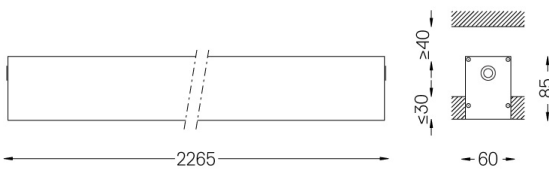

IP42 | 230Vac | 50/60Hz

LED	2700K	Light Source	Luminaire
Power	32W		37,6W
Flux	5600lm		2680lm
Efficiency	175lm/W		71lm/W
LOR	-		48%
UGR	-		<25

Beam angle
Diffuse

Application

Weight
4,9Kg

62x2267

Finishes

- .01 White / RAL 9010
- .02 Black / RAL 9005
- .10 Anodised aluminium