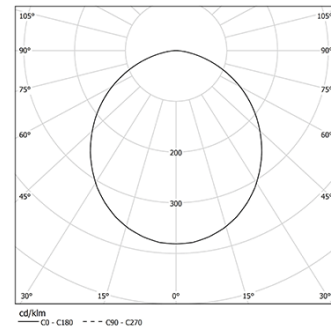

IP42 | 230Vac | 50/60Hz

LED	2700K	Light Source	Luminaire
Power	32W		37,6W
Flux	5600lm		2680lm
Efficiency	175lm/W		71lm/W
LOR	-		48%
UGR	-		<25

Beam angle
Diffuse

Application

Weight
4,9Kg

62x2267

Finishes

- .01 White / RAL 9010
- .02 Black / RAL 9005
- .10 Anodised aluminium