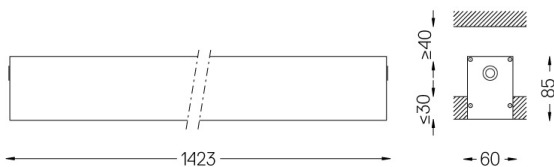

U60 Recessed trimless

34W / 2875lm / 2700K / On/Off / Diffuse /
1423mm

61515

Design: Eduardo Souto de Moura

Recessed trimless luminaire with housing made of aluminium profile with 25micron maximum corrosion resistance anodization with matt finish or with textured electrostatic 100% polyester paint. Frosted polycarbonate diffuser with user friendly clipping system and double fitting system: flushed or recessed.

IP42 | 230Vac | 50/60Hz

LED	2700K	Light Source	Luminaire
Power		34W	40W
Flux		5975lm	2875lm
Efficiency		176lm/W	72lm/W
LOR		-	48%
UGR		-	<25

Beam angle
Diffuse

Application

Weight
3,1Kg

62x1425

Finishes

- .01 White / RAL 9010
- .02 Black / RAL 9005
- .10 Anodised aluminium