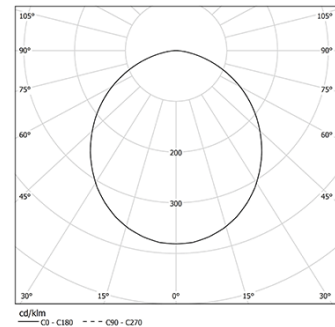

IP42 | 230Vac | 50/60Hz

LED	2700K	Light Source	Luminaire
Power	16W		19,5W
Flux	2800lm		1340lm
Efficiency	175lm/W		69lm/W
LOR	-		48%
UGR	-		<25

Beam angle
Diffuse

Application

Weight
2,5Kg

62x1145

Finishes

- .01 White / RAL 9010
- .02 Black / RAL 9005
- .10 Anodised aluminium