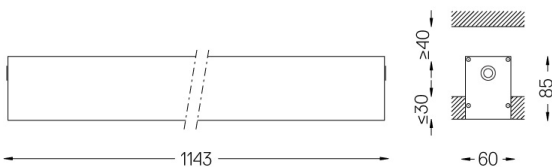

IP42 | 230Vac | 50/60Hz

LED	2700K	Light Source	Luminaire
Power	16W		19,5W
Flux	2800lm		1340lm
Efficiency	175lm/W		69lm/W
LOR	-		48%
UGR	-		<25

Beam angle
Diffuse

Application

Weight
2,5Kg

62x1145

Finishes

- .01 White / RAL 9010
- .02 Black / RAL 9005
- .10 Anodised aluminium