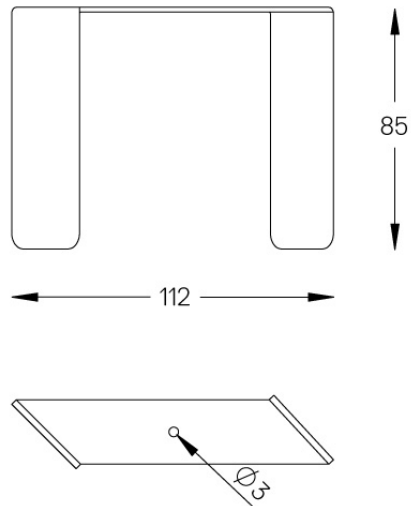

A fitting accessory must be applied at the end of each profile section and every 1,16m