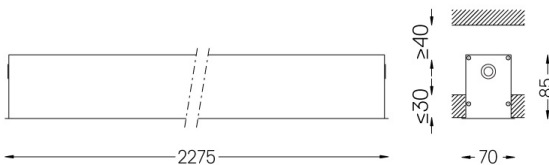

Beam angle
Diffuse

Application

Weight
5Kg

62x2265

Finishes

- .01 White / RAL 9010
- .02 Black / RAL 9005
- .10 Anodised aluminium

Mandatory

52106 Recessed fitting accessory