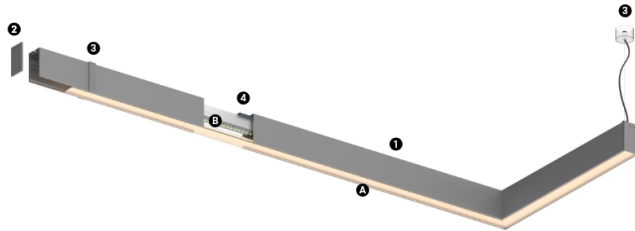

## U45 Made-to-measure

15W / 1370lm / 4000K / On/Off / Diffuse /  
629mm

61369

Design: O/M

LED light source with good colour consistency and long operation lifespan.

LED CRI>80 / >50.000h, L80/B10 / 3-step MacAdam  
Power supply included.  
IP20 | 230Vac | 50/60Hz

### Structure

- 1 Profile
- 2 End caps
- 3 Fitting accessories
- 4 Profile coupling

### Diffuser

- A Polycarbonate frost diffuser

Beam angle  
Diffuse

Application

Weight  
0,5Kg

mm