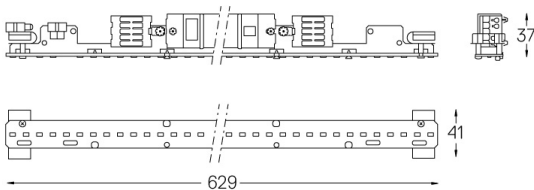

### Structure

- 1 Profile
- 2 End caps
- 3 Fitting accessories
- 4 Profile coupling

Beam angle  
Diffuse

Application

Weight  
0,5Kg

mm