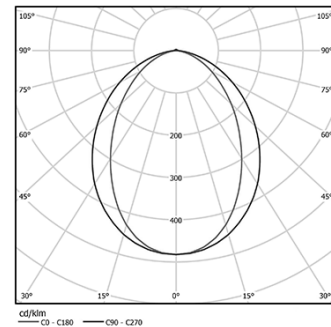

## U45 Made-to-measure

15W / 1370lm / 4000K / On/Off / Diffuse /  
629mm

61369

Design: O/M

LED light source with good colour consistency and long operation lifespan.

LED CRI>80 / >50.000h, L80/B10 / 3-step MacAdam  
Power supply included.  
IP20 | 230Vac | 50/60Hz

### Structure

- 1 Profile
- 2 End caps
- 3 Fitting accessories
- 4 Profile coupling

Beam angle  
Diffuse

Application

Weight  
0,5Kg

mm