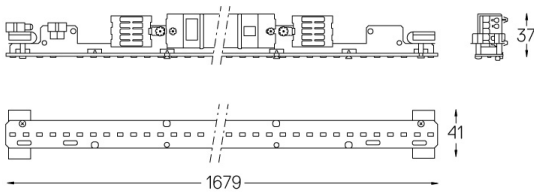

Structure

- 1 Profile
- 2 End caps
- 3 Fitting accessories
- 4 Profile coupling

Diffuser

- A Polycarbonate frost diffuser

Light Source

- B LED Modules

LED	3000K	Light Source	Luminaire
Power		24W	29,3W
Flux		4290lm	2010lm
Efficiency		179lm/W	69lm/W
LOR		-	47%
UGR		-	<25

Weight
0,6Kg

mm

Finishes

Choose the length and layout of the system exactly as you want it, to model the right lighting functions for different tasks. For further information please contact: support@om-light.com