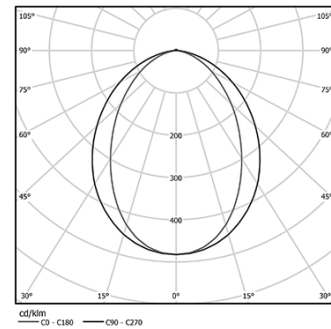

Structure

- 1 Profile
- 2 End caps
- 3 Fitting accessories
- 4 Profile coupling

Diffuser

- A Polycarbonate frost diffuser

Light Source

- B LED Modules

LED	3000K	Light Source	Luminaire
Power		24W	29,3W
Flux		4290lm	2010lm
Efficiency		179lm/W	69lm/W
LOR		-	47%
UGR		-	<25

Weight
0,6Kg

mm

Finishes

Choose the length and layout of the system exactly as you want it, to model the right lighting functions for different tasks. For further information please contact: support@om-light.com