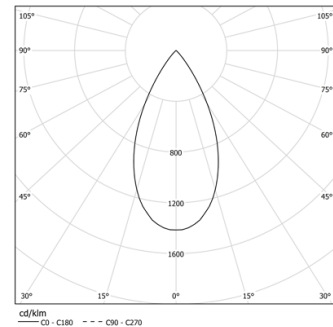

23W\* / 1420lm\* / 2200K-5000K / DALI /  
Flood 52° / 600mm

61298

**Structure**

- 1 Profile
- 2 End caps
- 3 Fitting accessories
- 4 Profile coupling

**Modules**

- A inVision Module

Design: O/M + Bartenbach GmbH  
inVision module with housing and perforated cover plate made of aluminium with textured-paint finish.  
2200-5000K Tunable White

LED CRI>80 / >50.000h, L80/B10 / 3-step MacAdam  
Power supply included.  
DALI DT8.  
IP20 | 230Vac | 50/60Hz

LED	2200K-5000K	Light Source	Luminaire
Power		23W*	28W*
Flux		1880lm*	1420lm*
Efficiency		82lm/W	51lm/W
LOR		-	76%
UGR		-	<16

mm

**Finishes**

- .01 White / RAL 9010
- .02 Black / RAL 9005

Choose the length and layout of the system exactly as you want it, to model the right lighting functions for different tasks. For further information please contact: support@om-light.com