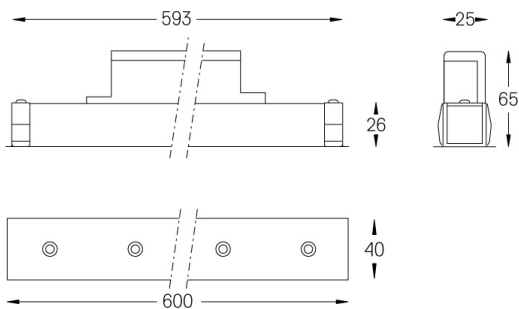

23W\* / 1420lm\* / 2200K-5000K / DALI /  
Flood 52° / 600mm

61298

**Structure**

- 1 Profile
- 2 End caps
- 3 Fitting accessories
- 4 Profile coupling

**Modules**

- A inVision Module

Design: O/M + Bartenbach GmbH  
inVision module with housing and perforated cover plate made of aluminium with textured-paint finish.  
2200-5000K Tunable White

mm

**Finishes**

- .01 White / RAL 9010
- .02 Black / RAL 9005

Choose the length and layout of the system exactly as you want it, to model the right lighting functions for different tasks. For further information please contact: support@om-light.com