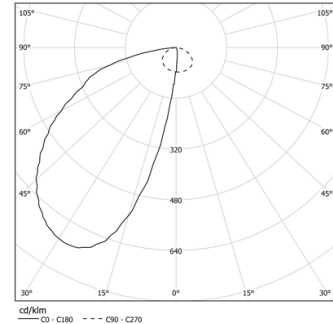

32W / 2050lm / 4000K / On/Off /
Wallwasher / 1200mm

61252

Design: O/M + Bartenbach GmbH
LED light source with excellent colour consistency
and long operation lifespan.
Asymmetrical aluminium reflector.

LED CRI>80 / >50.000h, L80/B10
2-step MacAdam / power supply included.
IP20 | 230Vac | 50/60Hz

- | | |
|-----------------------|----------------|
| Structure | Modules |
| 1 Profile | A Uw modules |
| 2 End caps | |
| 3 Fitting accessories | |
| 4 Profile coupling | |

LED	4000K	Light Source	Luminaire
Power		32W	38W
Flux		4480lm	2050lm
Efficiency		140lm/W	54lm/W
LOR		-	46%
UGR		-	-