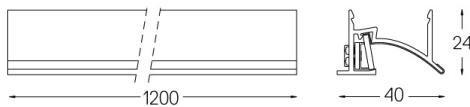

- | | |
|-----------------------|----------------|
| Structure | Modules |
| 1 Profile | A Uw modules |
| 2 End caps | |
| 3 Fitting accessories | |
| 4 Profile coupling | |

LED	4000K	Light Source	Luminaire
Power		32W	38W
Flux		4480lm	2050lm
Efficiency		140lm/W	54lm/W
LOR		-	46%
UGR		-	-