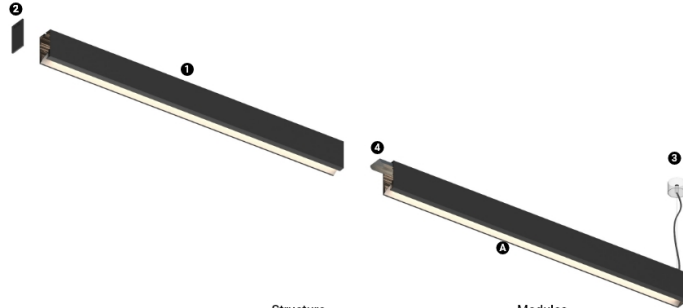

32W / 2050lm / 4000K / On/Off /
Wallwasher / 1200mm

61252

Design: O/M + Bartenbach GmbH
LED light source with excellent colour consistency
and long operation lifespan.
Asymmetrical aluminium reflector.

LED CRI>80 / >50.000h, L80/B10
2-step MacAdam / power supply included.
IP20 | 230Vac | 50/60Hz

- | | |
|-----------------------|----------------|
| Structure | Modules |
| 1 Profile | A Uw modules |
| 2 End caps | |
| 3 Fitting accessories | |
| 4 Profile coupling | |

LED	4000K	Light Source	Luminaire
Power		32W	38W
Flux		4480lm	2050lm
Efficiency		140lm/W	54lm/W
LOR		-	46%
UGR		-	-

Finishes

- .01 White / RAL 9010
- .02 Black / RAL 9005
- .10 Anodised aluminium

Choose the length and layout of the system exactly as you want it, to model the right lighting functions for different tasks. For further information please contact: support@om-light.com