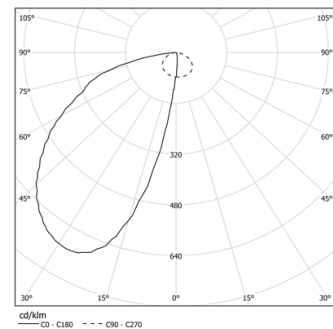

32W / 1450lm / 3000K / DALI / Wallwasher / 1200mm

61250

Structure

- 1 Profile
- 2 End caps
- 3 Fitting accessories
- 4 Profile coupling

Modules

- A Uw modules

Design: O/M + Bartenbach GmbH
LED light source with excellent colour consistency and long operation lifespan.
Asymmetrical aluminium reflector.

LED CRI>90 / >50.000h, L80/B10
2-step MacAdam / power supply included.
IP20 | 230Vac | 50/60Hz

LED	3000K	Light Source	Luminaire
Power		32W	38W
Flux		3200lm	1450lm
Efficiency		100lm/W	38lm/W
LOR		-	45%
UGR		-	-