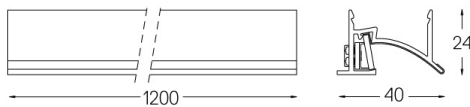

Finishes

- .01 White / RAL 9010
- .02 Black / RAL 9005
- .10 Anodised aluminium

For the specific supply of "DALI 2" drivers, please contact:
support@om-light.com

Choose the length and layout of the system exactly as you want it, to model the right lighting functions for different tasks. For further information please contact: support@om-light.com