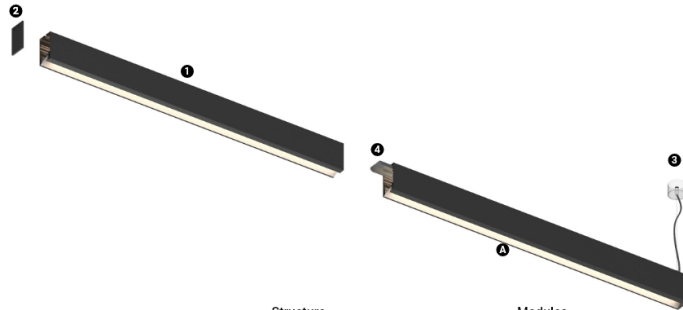

32W / 1450lm / 3000K / DALI / Wallwasher / 1200mm

61250

Structure

- 1 Profile
- 2 End caps
- 3 Fitting accessories
- 4 Profile coupling

Modules

- A Uw modules

Design: O/M + Bartenbach GmbH
LED light source with excellent colour consistency and long operation lifespan.
Asymmetrical aluminium reflector.

LED CRI>90 / >50.000h, L80/B10
2-step MacAdam / power supply included.
IP20 | 230Vac | 50/60Hz

LED	3000K	Light Source	Luminaire
Power		32W	38W
Flux		3200lm	1450lm
Efficiency		100lm/W	38lm/W
LOR		-	45%
UGR		-	-