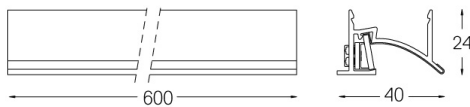

16W / 740lm / 3000K / DALI / Wallwasher / 600mm

61249

Design: O/M + Bartenbach GmbH
LED light source with excellent colour consistency and long operation lifespan.
Asymmetrical aluminium reflector.

LED CRI>90 / >50.000h, L80/B10
2-step MacAdam / power supply included.
IP20 | 230Vac | 50/60Hz

Structure	Modules
1 Profile	A Uw modules
2 End caps	
3 Fitting accessories	
4 Profile coupling	

LED	3000K	Light Source	Luminaire
Power		16W	19W
Flux		1600lm	740lm
Efficiency		100lm/W	39lm/W
LOR		-	46%
UGR		-	-

mm

Finishes

- .01 White / RAL 9010
- .02 Black / RAL 9005
- .10 Anodised aluminium

For the specific supply of "DALI 2" drivers, please contact:
support@om-light.com

Choose the length and layout of the system exactly as you want it, to model the right lighting functions for different tasks. For further information please contact: support@om-light.com