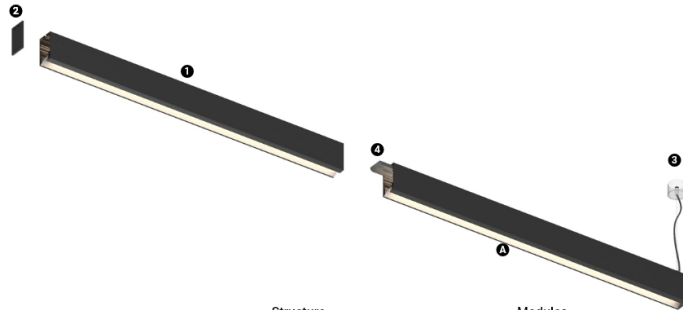

16W / 740lm / 3000K / DALI / Wallwasher / 600mm

61249

Design: O/M + Bartenbach GmbH  
LED light source with excellent colour consistency and long operation lifespan.  
Asymmetrical aluminium reflector.

LED CRI>90 / >50.000h, L80/B10  
2-step MacAdam / power supply included.  
IP20 | 230Vac | 50/60Hz

- |                       |                |
|-----------------------|----------------|
| <b>Structure</b>      | <b>Modules</b> |
| 1 Profile             | A Uw modules   |
| 2 End caps            |                |
| 3 Fitting accessories |                |
| 4 Profile coupling    |                |

LED	3000K	Light Source	Luminaire
Power		16W	19W
Flux		1600lm	740lm
Efficiency		100lm/W	39lm/W
LOR		-	46%
UGR		-	-

mm