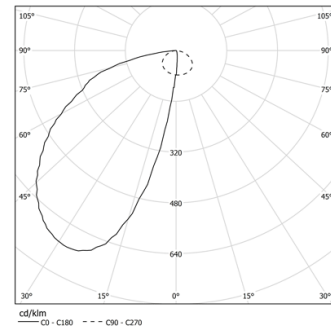

16W / 740lm / 3000K / DALI / Wallwasher / 600mm

61249

Design: O/M + Bartenbach GmbH  
LED light source with excellent colour consistency and long operation lifespan.  
Asymmetrical aluminium reflector.

LED CRI>90 / >50.000h, L80/B10  
2-step MacAdam / power supply included.  
IP20 | 230Vac | 50/60Hz

#### Structure

- 1 Profile
- 2 End caps
- 3 Fitting accessories
- 4 Profile coupling

#### Modules

- A Uw modules

LED	3000K	Light Source	Luminaire
Power		16W	19W
Flux		1600lm	740lm
Efficiency		100lm/W	39lm/W
LOR		-	46%
UGR		-	-

mm