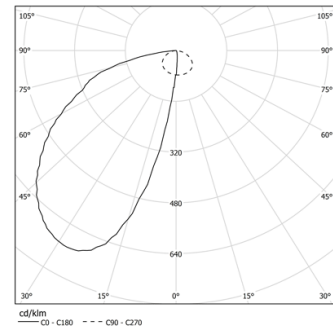

16W / 740lm / 3000K / DALI / Wallwasher / 600mm

61249

Design: O/M + Bartenbach GmbH  
LED light source with excellent colour consistency and long operation lifespan.  
Asymmetrical aluminium reflector.

LED CRI>90 / >50.000h, L80/B10  
2-step MacAdam / power supply included.  
IP20 | 230Vac | 50/60Hz

LED	3000K	Light Source	Luminaire
Power		16W	19W
Flux		1600lm	740lm
Efficiency		100lm/W	39lm/W
LOR		-	46%
UGR		-	-

mm