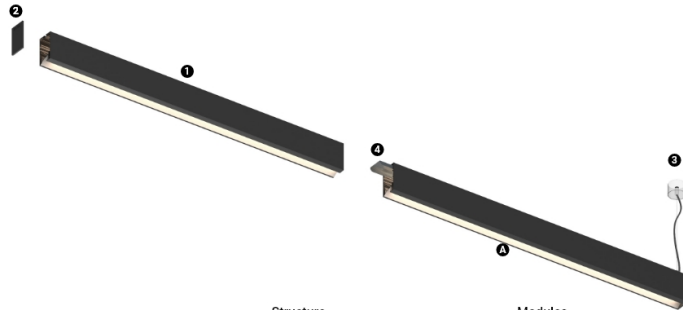

16W / 740lm / 3000K / DALI / Wallwasher / 600mm

61249

Design: O/M + Bartenbach GmbH  
LED light source with excellent colour consistency and long operation lifespan.  
Asymmetrical aluminium reflector.

LED CRI>90 / >50.000h, L80/B10  
2-step MacAdam / power supply included.  
IP20 | 230Vac | 50/60Hz

#### Structure

- 1 Profile
- 2 End caps
- 3 Fitting accessories
- 4 Profile coupling

#### Modules

- A Uw modules

LED	3000K	Light Source	Luminaire
Power		16W	19W
Flux		1600lm	740lm
Efficiency		100lm/W	39lm/W
LOR		-	46%
UGR		-	-

mm