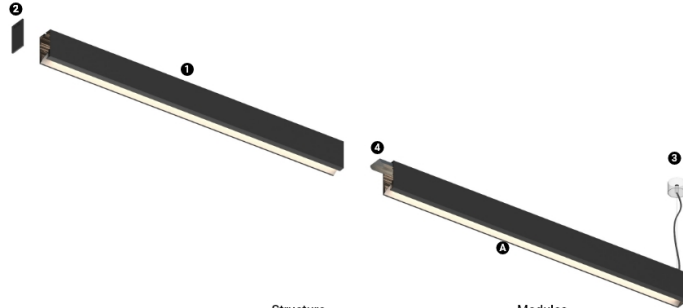

16W / 740lm / 3000K / DALI / Wallwasher / 600mm

61249

Design: O/M + Bartenbach GmbH
LED light source with excellent colour consistency and long operation lifespan.
Asymmetrical aluminium reflector.

LED CRI>90 / >50.000h, L80/B10
2-step MacAdam / power supply included.
IP20 | 230Vac | 50/60Hz

- | | |
|-----------------------|----------------|
| Structure | Modules |
| 1 Profile | A Uw modules |
| 2 End caps | |
| 3 Fitting accessories | |
| 4 Profile coupling | |

LED	3000K	Light Source	Luminaire
Power		16W	19W
Flux		1600lm	740lm
Efficiency		100lm/W	39lm/W
LOR		-	46%
UGR		-	-