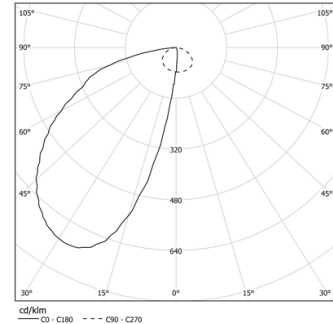

16W / 740lm / 3000K / DALI / Wallwasher / 600mm

61249

Design: O/M + Bartenbach GmbH
LED light source with excellent colour consistency and long operation lifespan.
Asymmetrical aluminium reflector.

LED CRI>90 / >50.000h, L80/B10
2-step MacAdam / power supply included.
IP20 | 230Vac | 50/60Hz

- | | |
|-----------------------|----------------|
| Structure | Modules |
| 1 Profile | A Uw modules |
| 2 End caps | |
| 3 Fitting accessories | |
| 4 Profile coupling | |

LED	3000K	Light Source	Luminaire
Power		16W	19W
Flux		1600lm	740lm
Efficiency		100lm/W	39lm/W
LOR		-	46%
UGR		-	-