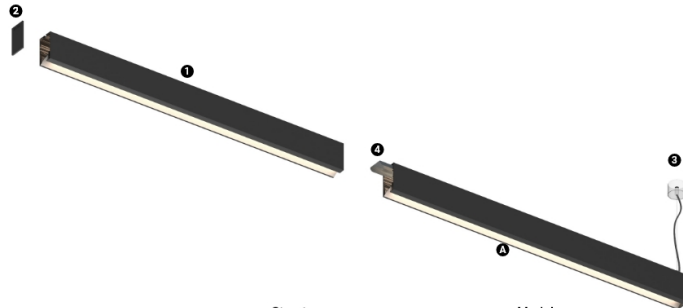

32W / 1450lm / 3000K / On/Off / Wallwasher
/ 1200mm

61248

Structure

- 1 Profile
- 2 End caps
- 3 Fitting accessories
- 4 Profile coupling

Modules

- A Uw modules

Design: O/M + Bartenbach GmbH
LED light source with excellent colour consistency
and long operation lifespan.
Asymmetrical aluminium reflector.

LED CRI>90 / >50.000h, L80/B10
2-step MacAdam / power supply included.
IP20 | 230Vac | 50/60Hz

LED	3000K	Light Source	Luminaire
Power		32W	38W
Flux		3200lm	1450lm
Efficiency		100lm/W	38lm/W
LOR		-	45%
UGR		-	-

Beam angle
Wallwasher

Application

Weight
2Kg

mm

Finishes

- .01 White / RAL 9010
- .02 Black / RAL 9005
- .10 Anodised aluminium

Choose the length and layout of the system exactly as you want it, to model the right lighting functions for different tasks. For further information please contact: support@om-light.com