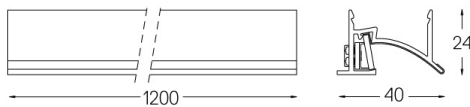

32W / 1450lm / 3000K / On/Off / Wallwasher
/ 1200mm

61248

Structure

- 1 Profile
- 2 End caps
- 3 Fitting accessories
- 4 Profile coupling

Modules

- A Uw modules

Design: O/M + Bartenbach GmbH
LED light source with excellent colour consistency
and long operation lifespan.
Asymmetrical aluminium reflector.

mm

Finishes

- .01 White / RAL 9010
- .02 Black / RAL 9005
- .10 Anodised aluminium

Choose the length and layout of the system exactly as you want it, to model the right lighting functions for different tasks. For further information please contact: support@om-light.com