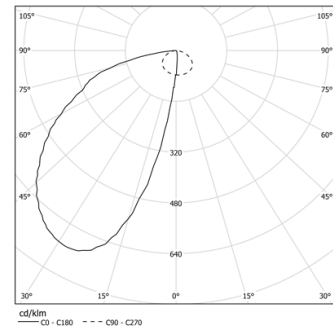

32W / 1450lm / 3000K / On/Off / Wallwasher
/ 1200mm

61248

Structure

- 1 Profile
- 2 End caps
- 3 Fitting accessories
- 4 Profile coupling

Modules

- A Uw modules

Design: O/M + Bartenbach GmbH
LED light source with excellent colour consistency
and long operation lifespan.
Asymmetrical aluminium reflector.

LED CRI>90 / >50.000h, L80/B10
2-step MacAdam / power supply included.
IP20 | 230Vac | 50/60Hz

LED	3000K	Light Source	Luminaire
Power		32W	38W
Flux		3200lm	1450lm
Efficiency		100lm/W	38lm/W
LOR		-	45%
UGR		-	-

mm

Finishes

- .01 White / RAL 9010
- .02 Black / RAL 9005
- .10 Anodised aluminium

Choose the length and layout of the system exactly as you want it, to model the right lighting functions for different tasks. For further information please contact: support@om-light.com