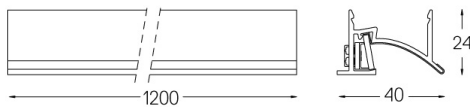

LED CRI>90 / >50.000h, L80/B10
2-step MacAdam / power supply included.
IP20 | 230Vac | 50/60Hz

LED	3000K	Light Source	Luminaire
Power		32W	38W
Flux		3200lm	1450lm
Efficiency		100lm/W	38lm/W
LOR		-	45%
UGR		-	-

Beam angle
Wallwasher

Application

Weight
2Kg

mm

Finishes

- .01 White / RAL 9010
- .02 Black / RAL 9005
- .10 Anodised aluminium

Choose the length and layout of the system exactly as you want it, to model the right lighting functions for different tasks. For further information please contact: support@om-light.com