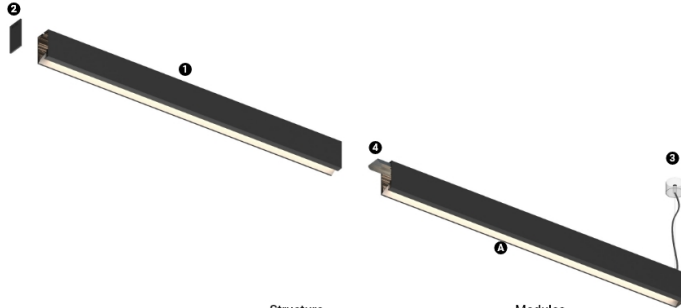

32W / 1450lm / 3000K / On/Off / Wallwasher
/ 1200mm

61248

Structure

- 1 Profile
- 2 End caps
- 3 Fitting accessories
- 4 Profile coupling

Modules

- A Uw modules

Design: O/M + Bartenbach GmbH
LED light source with excellent colour consistency
and long operation lifespan.
Asymmetrical aluminium reflector.

LED CRI>90 / >50.000h, L80/B10
2-step MacAdam / power supply included.
IP20 | 230Vac | 50/60Hz

LED	3000K	Light Source	Luminaire
Power		32W	38W
Flux		3200lm	1450lm
Efficiency		100lm/W	38lm/W
LOR		-	45%
UGR		-	-

mm

Finishes

- .01 White / RAL 9010
- .02 Black / RAL 9005
- .10 Anodised aluminium

Choose the length and layout of the system exactly as you want it, to model the right lighting functions for different tasks. For further information please contact: support@om-light.com