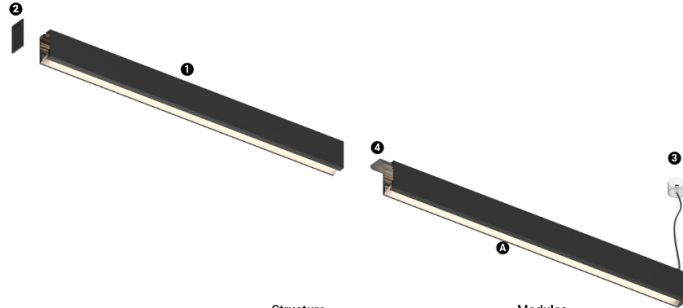

32W / 1450lm / 3000K / On/Off / Wallwasher
/ 1200mm

61248

Structure

- 1 Profile
- 2 End caps
- 3 Fitting accessories
- 4 Profile coupling

Modules

- A Uw modules

Design: O/M + Bartenbach GmbH
LED light source with excellent colour consistency
and long operation lifespan.
Asymmetrical aluminium reflector.

LED CRI>90 / >50.000h, L80/B10
2-step MacAdam / power supply included.
IP20 | 230Vac | 50/60Hz

LED	3000K	Light Source	Luminaire
Power		32W	38W
Flux		3200lm	1450lm
Efficiency		100lm/W	38lm/W
LOR		-	45%
UGR		-	-

mm

Finishes

- .01 White / RAL 9010
- .02 Black / RAL 9005
- .10 Anodised aluminium

Choose the length and layout of the system exactly as you want it, to model the right lighting functions for different tasks. For further information please contact: support@om-light.com