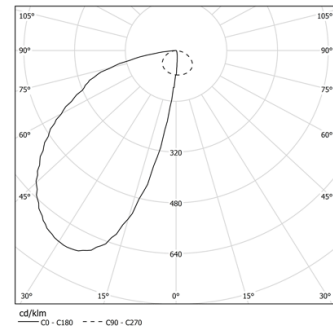

32W / 1450lm / 3000K / On/Off / Wallwasher
/ 1200mm

61248

Structure

- 1 Profile
- 2 End caps
- 3 Fitting accessories
- 4 Profile coupling

Modules

- A Uw modules

Design: O/M + Bartenbach GmbH
LED light source with excellent colour consistency
and long operation lifespan.
Asymmetrical aluminium reflector.

LED CRI>90 / >50.000h, L80/B10
2-step MacAdam / power supply included.
IP20 | 230Vac | 50/60Hz

LED	3000K	Light Source	Luminaire
Power		32W	38W
Flux		3200lm	1450lm
Efficiency		100lm/W	38lm/W
LOR		-	45%
UGR		-	-

Beam angle
Wallwasher

Application

Weight
2Kg

mm

Finishes

- .01 White / RAL 9010
- .02 Black / RAL 9005
- .10 Anodised aluminium

Choose the length and layout of the system exactly as you want it, to model the right lighting functions for different tasks. For further information please contact: support@om-light.com