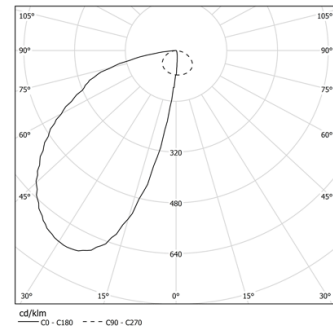

16W / 740lm / 3000K / On/Off / Wallwasher
/ 600mm

61247

Structure

- 1 Profile
- 2 End caps
- 3 Fitting accessories
- 4 Profile coupling

Modules

- A Uw modules

Design: O/M + Bartenbach GmbH
LED light source with excellent colour consistency
and long operation lifespan.
Asymmetrical aluminium reflector.

LED CRI>90 / >50.000h, L80/B10
2-step MacAdam / power supply included.
IP20 | 230Vac | 50/60Hz

LED	3000K	Light Source	Luminaire
Power		16W	19W
Flux		1600lm	740lm
Efficiency		100lm/W	39lm/W
LOR		-	46%
UGR		-	-

mm

Finishes

- .01 White / RAL 9010
- .02 Black / RAL 9005
- .10 Anodised aluminium

Choose the length and layout of the system exactly as you want it, to model the right lighting functions for different tasks. For further information please contact: support@om-light.com