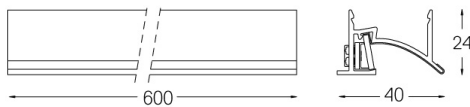

16W / 740lm / 3000K / On/Off / Wallwasher
/ 600mm

61247

Design: O/M + Bartenbach GmbH
LED light source with excellent colour consistency
and long operation lifespan.
Asymmetrical aluminium reflector.

LED CRI>90 / >50.000h, L80/B10
2-step MacAdam / power supply included.
IP20 | 230Vac | 50/60Hz

Structure

- 1 Profile
- 2 End caps
- 3 Fitting accessories
- 4 Profile coupling

Modules

- A Uw modules

LED	3000K	Light Source	Luminaire
Power		16W	19W
Flux		1600lm	740lm
Efficiency		100lm/W	39lm/W
LOR		-	46%
UGR		-	-

mm

Finishes

- .01 White / RAL 9010
- .02 Black / RAL 9005
- .10 Anodised aluminium

Choose the length and layout of the system exactly as you want it, to model the right lighting functions for different tasks. For further information please contact: support@om-light.com