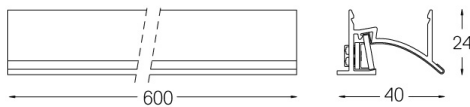

Finishes

- .01 White / RAL 9010
- .02 Black / RAL 9005
- .10 Anodised aluminium

Choose the length and layout of the system exactly as you want it, to model the right lighting functions for different tasks. For further information please contact: support@om-light.com