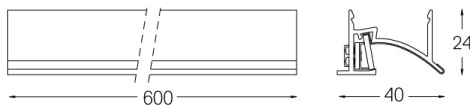

16W / 740lm / 3000K / On/Off / Wallwasher
/ 600mm

61247

Structure

- 1 Profile
- 2 End caps
- 3 Fitting accessories
- 4 Profile coupling

Modules

- A Uw modules

Design: O/M + Bartenbach GmbH
LED light source with excellent colour consistency
and long operation lifespan.
Asymmetrical aluminium reflector.

mm

Finishes

- .01 White / RAL 9010
- .02 Black / RAL 9005
- .10 Anodised aluminium

Choose the length and layout of the system exactly as you want it, to model the right lighting functions for different tasks. For further information please contact: support@om-light.com