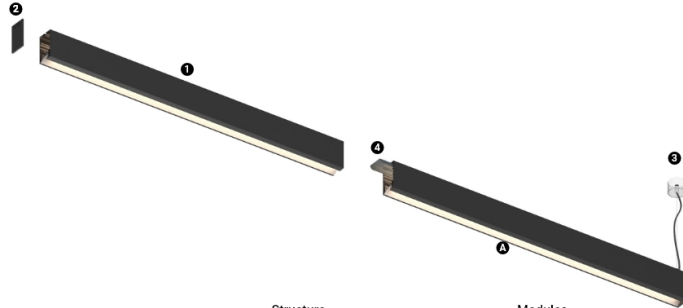

16W / 740lm / 3000K / On/Off / Wallwasher  
/ 600mm

61247

Design: O/M + Bartenbach GmbH  
LED light source with excellent colour consistency  
and long operation lifespan.  
Asymmetrical aluminium reflector.

LED CRI>90 / >50.000h, L80/B10  
2-step MacAdam / power supply included.  
IP20 | 230Vac | 50/60Hz

**Structure**

- 1 Profile
- 2 End caps
- 3 Fitting accessories
- 4 Profile coupling

**Modules**

- A Uw modules

LED	3000K	Light Source	Luminaire
Power		16W	19W
Flux		1600lm	740lm
Efficiency		100lm/W	39lm/W
LOR		-	46%
UGR		-	-

mm

### Finishes

- .01 White / RAL 9010
- .02 Black / RAL 9005
- .10 Anodised aluminium

Choose the length and layout of the system exactly as you want it, to model the right lighting functions for different tasks. For further information please contact: [support@om-light.com](mailto:support@om-light.com)