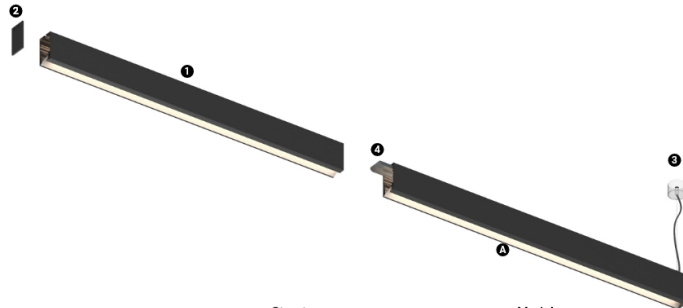

16W / 740lm / 3000K / On/Off / Wallwasher
/ 600mm

61247

Structure

- 1 Profile
- 2 End caps
- 3 Fitting accessories
- 4 Profile coupling

Modules

- A Uw modules

Design: O/M + Bartenbach GmbH
LED light source with excellent colour consistency
and long operation lifespan.
Asymmetrical aluminium reflector.

LED CRI>90 / >50.000h, L80/B10
2-step MacAdam / power supply included.
IP20 | 230Vac | 50/60Hz

| LED | 3000K | Light Source | Luminaire |
|------------|-------|--------------|-----------|
| Power | | 16W | 19W |
| Flux | | 1600lm | 740lm |
| Efficiency | | 100lm/W | 39lm/W |
| LOR | | - | 46% |
| UGR | | - | - |

Finishes

- .01 White / RAL 9010
- .02 Black / RAL 9005
- .10 Anodised aluminium

Choose the length and layout of the system exactly as you want it, to model the right lighting functions for different tasks. For further information please contact: support@om-light.com