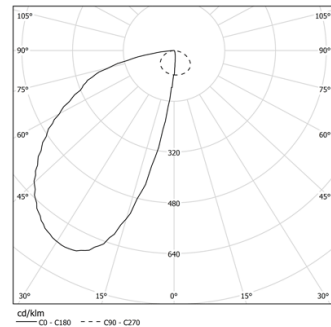

16W / 740lm / 3000K / On/Off / Wallwasher
/ 600mm

61247

Structure

- 1 Profile
- 2 End caps
- 3 Fitting accessories
- 4 Profile coupling

Modules

- A Uw modules

Design: O/M + Bartenbach GmbH
LED light source with excellent colour consistency
and long operation lifespan.
Asymmetrical aluminium reflector.

LED CRI>90 / >50.000h, L80/B10
2-step MacAdam / power supply included.
IP20 | 230Vac | 50/60Hz

| LED | 3000K | Light Source | Luminaire |
|------------|-------|--------------|-----------|
| Power | | 16W | 19W |
| Flux | | 1600lm | 740lm |
| Efficiency | | 100lm/W | 39lm/W |
| LOR | | - | 46% |
| UGR | | - | - |