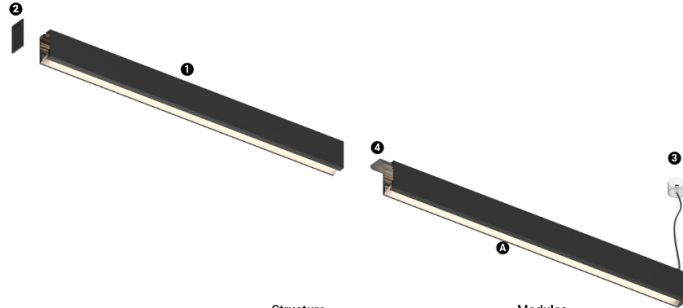

16W / 740lm / 3000K / On/Off / Wallwasher
/ 600mm

61247

Structure

- 1 Profile
- 2 End caps
- 3 Fitting accessories
- 4 Profile coupling

Modules

- A Uw modules

Design: O/M + Bartenbach GmbH
LED light source with excellent colour consistency
and long operation lifespan.
Asymmetrical aluminium reflector.

LED CRI>90 / >50.000h, L80/B10
2-step MacAdam / power supply included.
IP20 | 230Vac | 50/60Hz

LED	3000K	Light Source	Luminaire
Power		16W	19W
Flux		1600lm	740lm
Efficiency		100lm/W	39lm/W
LOR		-	46%
UGR		-	-

mm

Finishes

- .01 White / RAL 9010
- .02 Black / RAL 9005
- .10 Anodised aluminium

Choose the length and layout of the system exactly as you want it, to model the right lighting functions for different tasks. For further information please contact: support@om-light.com