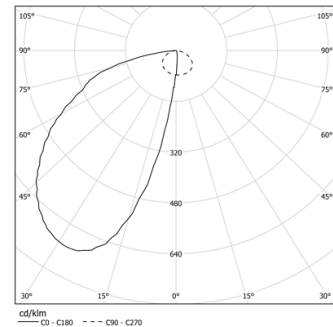

LED CRI>90 / >50.000h, L80/B10  
2-step MacAdam / power supply included.  
IP20 | 230Vac | 50/60Hz

**Structure**

- 1 Profile
- 2 End caps
- 3 Fitting accessories
- 4 Profile coupling

**Modules**

- A Uw modules

LED	3000K	Light Source	Luminaire
Power		16W	19W
Flux		1600lm	740lm
Efficiency		100lm/W	39lm/W
LOR		-	46%
UGR		-	-

mm