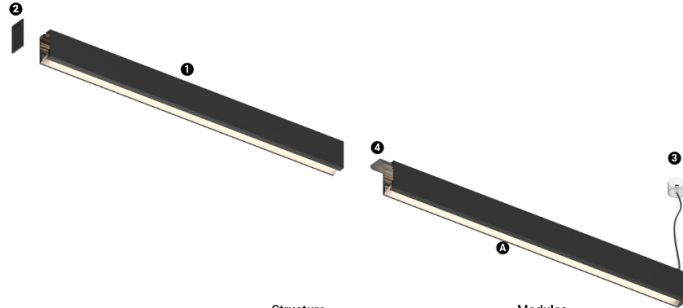

16W / 740lm / 2700K / DALI / Wallwasher / 600mm

61245

Structure
1 Profile
2 End caps
3 Fitting accessories
4 Profile coupling

Modules
A Uw modules

Design: O/M + Bartenbach GmbH
LED light source with excellent colour consistency and long operation lifespan.
Asymmetrical aluminium reflector.

LED CRI>90 / >50.000h, L80/B10
2-step MacAdam / power supply included.
IP20 | 230Vac | 50/60Hz

LED	2700K	Light Source	Luminaire
Power		16W	19W
Flux		1600lm	740lm
Efficiency		100lm/W	39lm/W
LOR		-	46%
UGR		-	-