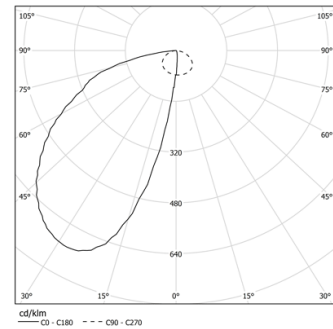

16W / 740lm / 2700K / DALI / Wallwasher / 600mm

61245

Structure
1 Profile
2 End caps
3 Fitting accessories
4 Profile coupling

Modules
A Uw modules

Design: O/M + Bartenbach GmbH
LED light source with excellent colour consistency and long operation lifespan.
Asymmetrical aluminium reflector.

LED CRI>90 / >50.000h, L80/B10
2-step MacAdam / power supply included.
IP20 | 230Vac | 50/60Hz

LED	2700K	Light Source	Luminaire
Power		16W	19W
Flux		1600lm	740lm
Efficiency		100lm/W	39lm/W
LOR		-	46%
UGR		-	-