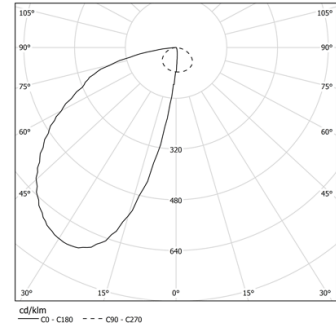

16W / 740lm / 2700K / DALI / Wallwasher / 600mm

61245

- Structure**
- 1 Profile
 - 2 End caps
 - 3 Fitting accessories
 - 4 Profile coupling
- Modules**
- A Uw modules

Design: O/M + Bartenbach GmbH
LED light source with excellent colour consistency and long operation lifespan.
Asymmetrical aluminium reflector.

LED CRI>90 / >50.000h, L80/B10
2-step MacAdam / power supply included.
IP20 | 230Vac | 50/60Hz

LED	2700K	Light Source	Luminaire
Power	16W	19W	
Flux	1600lm	740lm	
Efficiency	100lm/W	39lm/W	
LOR	-	46%	
UGR	-	-	