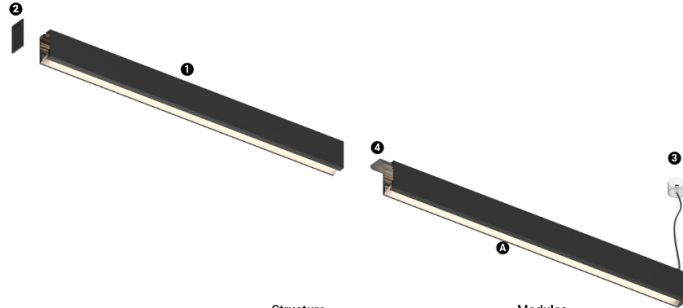

16W / 740lm / 2700K / DALI / Wallwasher / 600mm

61245

- Structure**
- 1 Profile
 - 2 End caps
 - 3 Fitting accessories
 - 4 Profile coupling
- Modules**
- A Uw modules

Design: O/M + Bartenbach GmbH
LED light source with excellent colour consistency and long operation lifespan.
Asymmetrical aluminium reflector.

LED CRI>90 / >50.000h, L80/B10
2-step MacAdam / power supply included.
IP20 | 230Vac | 50/60Hz

LED	2700K	Light Source	Luminaire
Power	16W	19W	
Flux	1600lm	740lm	
Efficiency	100lm/W	39lm/W	
LOR	-	46%	
UGR	-	-	