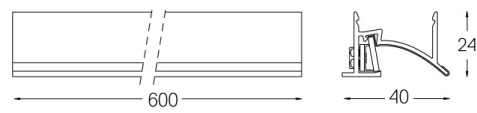

16W / 740lm / 2700K / DALI / Wallwasher / 600mm

61245

1. **Structure**
2. 1 Profile
   - 2 End caps
   - 3 Fitting accessories
   - 4 Profile coupling
3. **Modules**
4. A Uw modules

Design: O/M + Bartenbach GmbH
LED light source with excellent colour consistency and long operation lifespan.
Asymmetrical aluminium reflector.

LED CRI>90 / >50.000h, L80/B10
2-step MacAdam / power supply included.
IP20 | 230Vac | 50/60Hz

LED	2700K	Light Source	Luminaire
Power	16W	19W	
Flux	1600lm	740lm	
Efficiency	100lm/W	39lm/W	
LOR	-	46%	
UGR	-	-	

mm

1. **Finishes**
2. .01 White / RAL 9010
   - .02 Black / RAL 9005
   - .10 Anodised aluminium

For the specific supply of "DALI 2" drivers, please contact:
support@om-light.com
Choose the length and layout of the system exactly as you want it, to model the right lighting functions for different tasks. For further information please contact: support@om-light.com