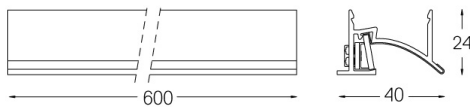

16W / 740lm / 2700K / DALI / Wallwasher / 600mm

61245

Structure
1 Profile
2 End caps
3 Fitting accessories
4 Profile coupling

Modules
A Uw modules

Design: O/M + Bartenbach GmbH
LED light source with excellent colour consistency and long operation lifespan.
Asymmetrical aluminium reflector.

LED CRI>90 / >50.000h, L80/B10
2-step MacAdam / power supply included.
IP20 | 230Vac | 50/60Hz

LED	2700K	Light Source	Luminaire
Power		16W	19W
Flux		1600lm	740lm
Efficiency		100lm/W	39lm/W
LOR		-	46%
UGR		-	-

mm

Finishes

- .01 White / RAL 9010
- .02 Black / RAL 9005
- .10 Anodised aluminium

For the specific supply of "DALI 2" drivers, please contact:
support@om-light.com

Choose the length and layout of the system exactly as you want it, to model the right lighting functions for different tasks. For further information please contact: support@om-light.com