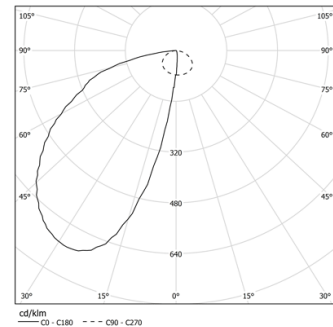

LED	2700K	Light Source	Luminaire
Power		32W	38W
Flux		3200lm	1450lm
Efficiency		100lm/W	38lm/W
LOR		-	45%
UGR		-	-

mm