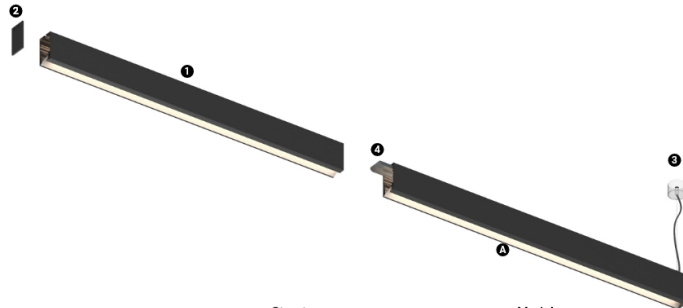

32W / 1450lm / 2700K / On/Off / Wallwasher
/ 1200mm

61244

Structure

- 1 Profile
- 2 End caps
- 3 Fitting accessories
- 4 Profile coupling

Modules

- A Uw modules

Design: O/M + Bartenbach GmbH
LED light source with excellent colour consistency
and long operation lifespan.
Asymmetrical aluminium reflector.

LED CRI>90 / >50.000h, L80/B10
2-step MacAdam / power supply included.
IP20 | 230Vac | 50/60Hz

LED	2700K	Light Source	Luminaire
Power		32W	38W
Flux		3200lm	1450lm
Efficiency		100lm/W	38lm/W
LOR		-	45%
UGR		-	-

Finishes

- .01 White / RAL 9010
- .02 Black / RAL 9005
- .10 Anodised aluminium

Choose the length and layout of the system exactly as you want it, to model the right lighting functions for different tasks. For further information please contact: support@om-light.com