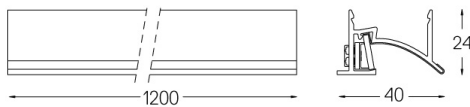

Finishes

- .01 White / RAL 9010
- .02 Black / RAL 9005
- .10 Anodised aluminium

Choose the length and layout of the system exactly as you want it, to model the right lighting functions for different tasks. For further information please contact: support@om-light.com