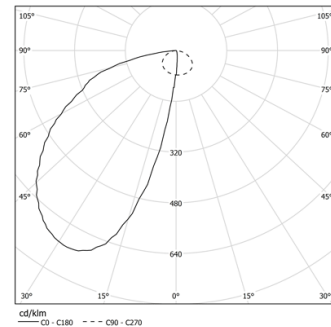

32W / 1450lm / 2700K / On/Off / Wallwasher
/ 1200mm

61244

Structure

- 1 Profile
- 2 End caps
- 3 Fitting accessories
- 4 Profile coupling

Modules

- A Uw modules

Design: O/M + Bartenbach GmbH
LED light source with excellent colour consistency
and long operation lifespan.
Asymmetrical aluminium reflector.

LED CRI>90 / >50.000h, L80/B10
2-step MacAdam / power supply included.
IP20 | 230Vac | 50/60Hz

LED	2700K	Light Source	Luminaire
Power		32W	38W
Flux		3200lm	1450lm
Efficiency		100lm/W	38lm/W
LOR		-	45%
UGR		-	-