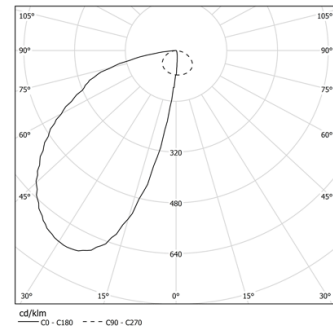

16W / 740lm / 2700K / On/Off / Wallwasher / 600mm

61243

Design: O/M + Bartenbach GmbH
LED light source with excellent colour consistency and long operation lifespan.
Asymmetrical aluminium reflector.

LED CRI>90 / >50.000h, L80/B10
2-step MacAdam / power supply included.
IP20 | 230Vac | 50/60Hz

Structure

- 1 Profile
- 2 End caps
- 3 Fitting accessories
- 4 Profile coupling

Modules

- A Uw modules

LED	2700K	Light Source	Luminaire
Power		16W	19W
Flux		1600lm	740lm
Efficiency		100lm/W	39lm/W
LOR		-	46%
UGR		-	-

Beam angle
Wallwasher

Application

Weight
1,64Kg

Finishes

- .01 White / RAL 9010
- .02 Black / RAL 9005
- .10 Anodised aluminium

Choose the length and layout of the system exactly as you want it, to model the right lighting functions for different tasks. For further information please contact: support@om-light.com