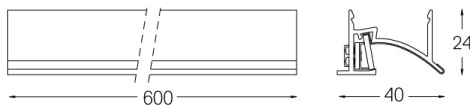

16W / 740lm / 2700K / On/Off / Wallwasher / 600mm

61243

Structure

- 1 Profile
- 2 End caps
- 3 Fitting accessories
- 4 Profile coupling

Modules

- A Uw modules

Design: O/M + Bartenbach GmbH
LED light source with excellent colour consistency and long operation lifespan.
Asymmetrical aluminium reflector.

mm

Finishes

- .01 White / RAL 9010
- .02 Black / RAL 9005
- .10 Anodised aluminium

Choose the length and layout of the system exactly as you want it, to model the right lighting functions for different tasks. For further information please contact: support@om-light.com