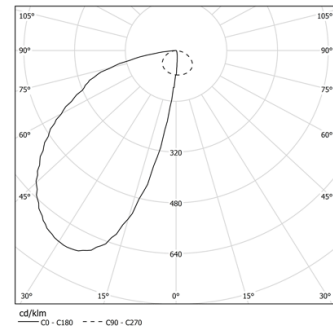

16W / 740lm / 2700K / On/Off / Wallwasher / 600mm

61243

Structure

- 1 Profile
- 2 End caps
- 3 Fitting accessories
- 4 Profile coupling

Modules

- A Uw modules

Design: O/M + Bartenbach GmbH
LED light source with excellent colour consistency and long operation lifespan.
Asymmetrical aluminium reflector.

LED CRI>90 / >50.000h, L80/B10
2-step MacAdam / power supply included.
IP20 | 230Vac | 50/60Hz

LED	2700K	Light Source	Luminaire
Power		16W	19W
Flux		1600lm	740lm
Efficiency		100lm/W	39lm/W
LOR		-	46%
UGR		-	-

mm

Finishes

- .01 White / RAL 9010
- .02 Black / RAL 9005
- .10 Anodised aluminium

Choose the length and layout of the system exactly as you want it, to model the right lighting functions for different tasks. For further information please contact: support@om-light.com