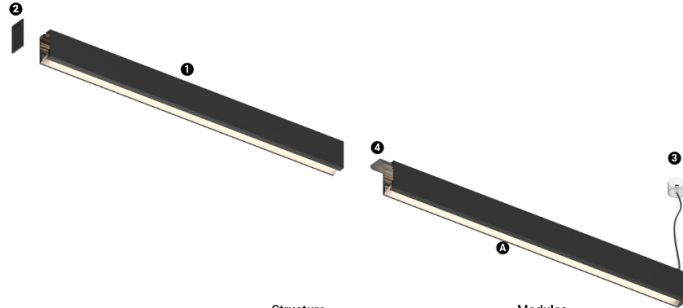

16W / 740lm / 2700K / On/Off / Wallwasher / 600mm

61243

Structure

- 1 Profile
- 2 End caps
- 3 Fitting accessories
- 4 Profile coupling

Modules

- A Uw modules

Design: O/M + Bartenbach GmbH
LED light source with excellent colour consistency and long operation lifespan.
Asymmetrical aluminium reflector.

LED CRI>90 / >50.000h, L80/B10
2-step MacAdam / power supply included.
IP20 | 230Vac | 50/60Hz

LED	2700K	Light Source	Luminaire
Power		16W	19W
Flux		1600lm	740lm
Efficiency		100lm/W	39lm/W
LOR		-	46%
UGR		-	-

mm

Finishes

- .01 White / RAL 9010
- .02 Black / RAL 9005
- .10 Anodised aluminium

Choose the length and layout of the system exactly as you want it, to model the right lighting functions for different tasks. For further information please contact: support@om-light.com