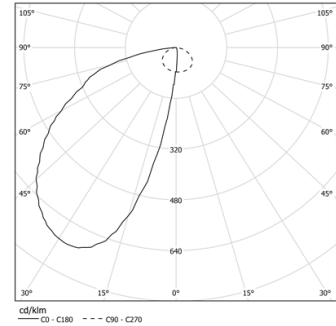

16W / 740lm / 2700K / On/Off / Wallwasher / 600mm

61243

Design: O/M + Bartenbach GmbH
LED light source with excellent colour consistency and long operation lifespan.
Asymmetrical aluminium reflector.

LED CRI>90 / >50.000h, L80/B10
2-step MacAdam / power supply included.
IP20 | 230Vac | 50/60Hz

- | | |
|-----------------------|----------------|
| Structure | Modules |
| 1 Profile | A Uw modules |
| 2 End caps | |
| 3 Fitting accessories | |
| 4 Profile coupling | |

LED	2700K	Light Source	Luminaire
Power		16W	19W
Flux		1600lm	740lm
Efficiency		100lm/W	39lm/W
LOR		-	46%
UGR		-	-