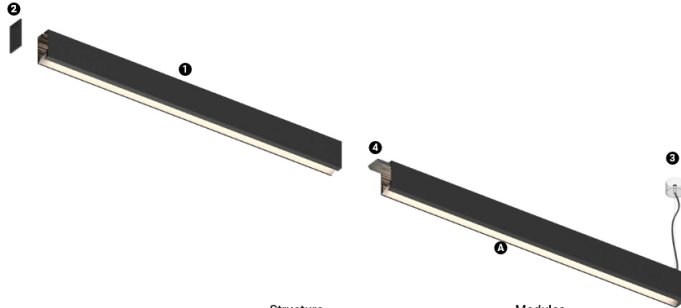

16W / 740lm / 2700K / On/Off / Wallwasher / 600mm

61243

Design: O/M + Bartenbach GmbH
LED light source with excellent colour consistency and long operation lifespan.
Asymmetrical aluminium reflector.

LED CRI>90 / >50.000h, L80/B10
2-step MacAdam / power supply included.
IP20 | 230Vac | 50/60Hz

- | | |
|-----------------------|----------------|
| Structure | Modules |
| 1 Profile | A Uw modules |
| 2 End caps | |
| 3 Fitting accessories | |
| 4 Profile coupling | |

LED	2700K	Light Source	Luminaire
Power		16W	19W
Flux		1600lm	740lm
Efficiency		100lm/W	39lm/W
LOR		-	46%
UGR		-	-

mm

- Finishes**
- .01 White / RAL 9010
 - .02 Black / RAL 9005
 - .10 Anodised aluminium

Choose the length and layout of the system exactly as you want it, to model the right lighting functions for different tasks. For further information please contact: support@om-light.com