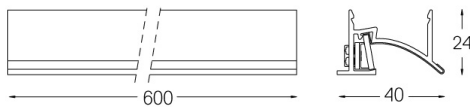

Structure

- 1 Profile
- 2 End caps
- 3 Fitting accessories
- 4 Profile coupling

Modules

- A Uw modules

LED	2700K	Light Source	Luminaire
Power		16W	19W
Flux		1600lm	740lm
Efficiency		100lm/W	39lm/W
LOR		-	46%
UGR		-	-

Beam angle
Wallwasher

Application

Weight
1,64Kg

Finishes

- .01 White / RAL 9010
- .02 Black / RAL 9005
- .10 Anodised aluminium

Choose the length and layout of the system exactly as you want it, to model the right lighting functions for different tasks. For further information please contact: support@om-light.com