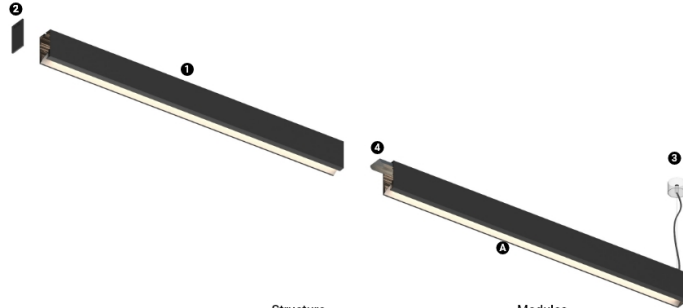

16W / 740lm / 2700K / On/Off / Wallwasher / 600mm

61243

Design: O/M + Bartenbach GmbH
LED light source with excellent colour consistency and long operation lifespan.
Asymmetrical aluminium reflector.

LED CRI>90 / >50.000h, L80/B10
2-step MacAdam / power supply included.
IP20 | 230Vac | 50/60Hz

Structure

- 1 Profile
- 2 End caps
- 3 Fitting accessories
- 4 Profile coupling

Modules

- A Uw modules

LED	2700K	Light Source	Luminaire
Power		16W	19W
Flux		1600lm	740lm
Efficiency		100lm/W	39lm/W
LOR		-	46%
UGR		-	-

Beam angle
Wallwasher

Application

Weight
1,64Kg

Finishes

- .01 White / RAL 9010
- .02 Black / RAL 9005
- .10 Anodised aluminium

Choose the length and layout of the system exactly as you want it, to model the right lighting functions for different tasks. For further information please contact: support@om-light.com