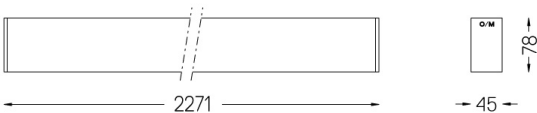

LED	3000K	Light Source	Luminaire
Power		32W	37,6W
Flux		5720lm	2680lm
Efficiency		179lm/W	71lm/W
LOR		-	47%
UGR		-	<25

Beam angle
Diffuse

Application

Weight
3,6Kg

mm

Finishes

- .01 White / RAL 9010
- .02 Black / RAL 9005
- .10 Anodised aluminium

Mandatory

54036 Pendant direct fitting accessory

54034 Clear Base

ø60x35mm

Data according to regulations

2019/2020/EU supplemented by 2021/341 | 2019/2015/EU supplemented by 2021/340/EU Energy Consumption Labelling Ordinance. This product contains light sources of efficiency class C Model Identifier 89603216