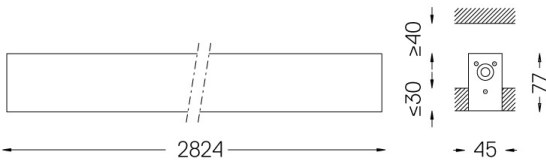

## U45 Recessed trimless

68W / 6600lm / 4000K / On/Off / Diffuse /  
2824mm

61090

Design: Eduardo Souto de Moura

Recessed trimless luminaire with housing made of aluminium profile with 25micron maximum corrosion resistance anodization with matt finish or with textured electrostatic 100% polyester paint. Frosted polycarbonate diffuser with user friendly clipping system and double fitting system: flushed or recessed.

IP42 | 230Vac | 50/60Hz

LED	4000K	Light Source	Luminaire
Power	68W		80W
Flux	13000lm		6600lm
Efficiency	191lm/W		83lm/W
LOR	-		51%
UGR	-		<25

Beam angle  
Diffuse

Application

Weight  
4,5Kg

47x2826

Finishes

- .01 White / RAL 9010
- .02 Black / RAL 9005
- .10 Anodised aluminium

Mandatory

59023 Recessed trimless fitting accessory

O/M recommends that any false ceilings intended for recessed products should be installed only after the products to be used have been chosen. The same applies when preparing openings for this type of product. O/M recommends reinforcing false ceilings close to any such openings, in accordance with the characteristics of the product to be recessed. The cutout dimensions are for plasterboard ceilings. For other type of material please contact: support@om-light.com