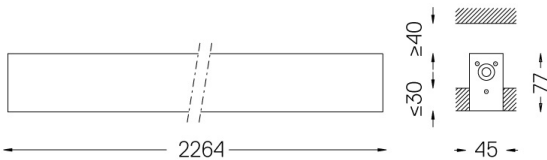

U45 Recessed trimless

54W / 4880lm / 4000K / On/Off / Diffuse /
2264mm

61088

Design: Eduardo Souto de Moura

Recessed trimless luminaire with housing made of aluminium profile with 25micron maximum corrosion resistance anodization with matt finish or with textured electrostatic 100% polyester paint. Frosted polycarbonate diffuser with user friendly clipping system and double fitting system: flushed or recessed.

IP42 | 230Vac | 50/60Hz

LED	4000K	Light Source	Luminaire
Power		54W	63,5W
Flux		10400lm	4880lm
Efficiency		193lm/W	77lm/W
LOR		-	47%
UGR		-	<25

Beam angle
Diffuse

Application

Weight
3,6Kg

47x2264

Finishes

- .01 White / RAL 9010
- .02 Black / RAL 9005
- .10 Anodised aluminium