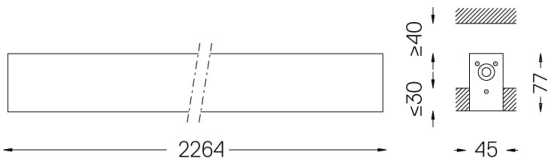

## U45 Recessed trimless

54W / 4880lm / 4000K / On/Off / Diffuse /  
2264mm

61088

Design: Eduardo Souto de Moura

Recessed trimless luminaire with housing made of aluminium profile with 25micron maximum corrosion resistance anodization with matt finish or with textured electrostatic 100% polyester paint. Frosted polycarbonate diffuser with user friendly clipping system and double fitting system: flushed or recessed.

IP42 | 230Vac | 50/60Hz

LED	4000K	Light Source	Luminaire
Power		54W	63,5W
Flux		10400lm	4880lm
Efficiency		193lm/W	77lm/W
LOR		-	47%
UGR		-	<25

Beam angle  
Diffuse

Application

Weight  
3,6Kg

47x2264

Finishes

- .01 White / RAL 9010
- .02 Black / RAL 9005
- .10 Anodised aluminium

Mandatory

59023 Recessed trimless fitting accessory

O/M recommends that any false ceilings intended for recessed products should be installed only after the products to be used have been chosen. The same applies when preparing openings for this type of product. O/M recommends reinforcing false ceilings close to any such openings, in accordance with the characteristics of the product to be recessed. The cutout dimensions are for plasterboard ceilings. For other type of material please contact: support@om-light.com