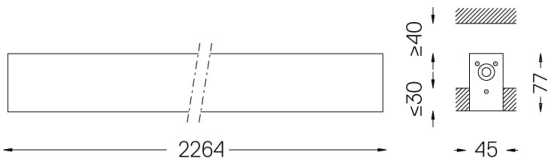

IP42 | 230Vac | 50/60Hz

LED	4000K	Light Source	Luminaire
Power	32W		37,6W
Flux	6040lm		2840lm
Efficiency	189lm/W		75lm/W
LOR	-		47%
UGR	-		<25

Beam angle
Diffuse

Application

Weight
3,6Kg

47x2264

Finishes

- .01 White / RAL 9010
- .02 Black / RAL 9005
- .10 Anodised aluminium