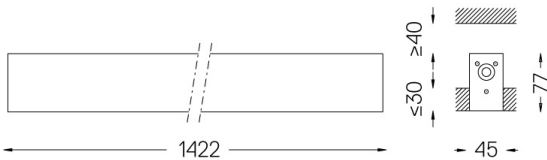

U45 Recessed trimless

34W / 3300lm / 4000K / On/Off / Diffuse /
1422mm

61086

Design: Eduardo Souto de Moura

Recessed trimless luminaire with housing made of aluminium profile with 25micron maximum corrosion resistance anodization with matt finish or with textured electrostatic 100% polyester paint. Frosted polycarbonate diffuser with user friendly clipping system and double fitting system: flushed or recessed.

IP42 | 230Vac | 50/60Hz

LED	4000K	Light Source	Luminaire
Power	34W		40W
Flux	6500lm		3300lm
Efficiency	191lm/W		83lm/W
LOR	-		51%
UGR	-		<25

Beam angle
Diffuse

Application

Weight
2,2Kg

47x1424

Finishes

- .01 White / RAL 9010
- .02 Black / RAL 9005
- .10 Anodised aluminium