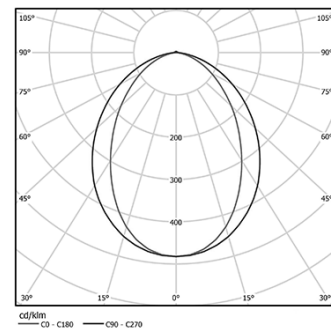

IP42 | 230Vac | 50/60Hz

LED	4000K	Light Source	Luminaire
Power	27W		32,9W
Flux	5200lm		2440lm
Efficiency	193lm/W		74lm/W
LOR	-		47%
UGR	-		<25

Beam angle
Diffuse

Application

Weight
1,8Kg

47x1144

Finishes

- .01 White / RAL 9010
- .02 Black / RAL 9005
- .10 Anodised aluminium