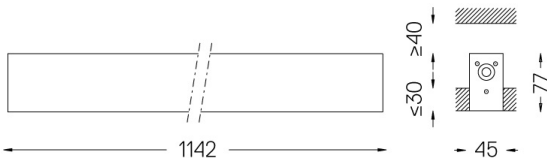

U45 Recessed trimless

27W / 2440lm / 4000K / On/Off / Diffuse /
1142mm

61084

Design: Eduardo Souto de Moura

Recessed trimless luminaire with housing made of aluminium profile with 25micron maximum corrosion resistance anodization with matt finish or with textured electrostatic 100% polyester paint. Frosted polycarbonate diffuser with user friendly clipping system and double fitting system: flushed or recessed.

IP42 | 230Vac | 50/60Hz

LED	4000K	Light Source	Luminaire
Power	27W		32,9W
Flux	5200lm		2440lm
Efficiency	193lm/W		74lm/W
LOR	-		47%
UGR	-		<25

Beam angle
Diffuse

Application

Weight
1,8Kg

47x1144

Finishes

- .01 White / RAL 9010
- .02 Black / RAL 9005
- .10 Anodised aluminium