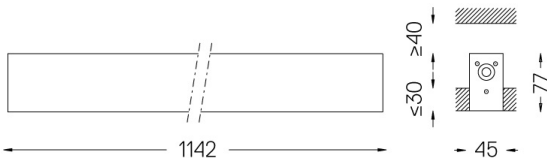

IP42 | 230Vac | 50/60Hz

LED	4000K	Light Source	Luminaire
Power	16W		19,5W
Flux	3020lm		1420lm
Efficiency	189lm/W		73lm/W
LOR	-		47%
UGR	-		<25

Beam angle
Diffuse

Application

Weight
1,8Kg

47x1144

Finishes

- .01 White / RAL 9010
- .02 Black / RAL 9005
- .10 Anodised aluminium