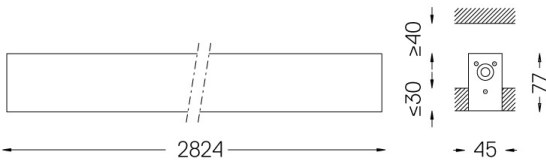

## U45 Recessed trimless

68W / 5750lm / 3000K / On/Off / Diffuse /  
2824mm

61074

Design: Eduardo Souto de Moura

Recessed trimless luminaire with housing made of aluminium profile with 25micron maximum corrosion resistance anodization with matt finish or with textured electrostatic 100% polyester paint. Frosted polycarbonate diffuser with user friendly clipping system and double fitting system: flushed or recessed.

IP42 | 230Vac | 50/60Hz

LED	3000K	Light Source	Luminaire
Power	68W		80W
Flux	12250lm		5750lm
Efficiency	180lm/W		72lm/W
LOR	-		47%
UGR	-		<25

Beam angle  
Diffuse

Application

Weight  
4,5Kg

47x2826

Finishes

- .01 White / RAL 9010
- .02 Black / RAL 9005
- .10 Anodised aluminium

Mandatory

59023 Recessed trimless fitting accessory

O/M recommends that any false ceilings intended for recessed products should be installed only after the products to be used have been chosen. The same applies when preparing openings for this type of product. O/M recommends reinforcing false ceilings close to any such openings, in accordance with the characteristics of the product to be recessed. The cutout dimensions are for plasterboard ceilings. For other type of material please contact: support@om-light.com