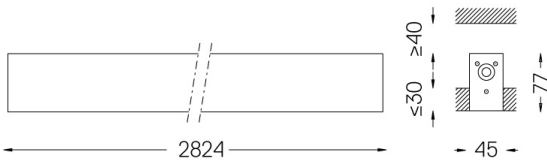

U45 Recessed trimless

40W / 3350lm / 3000K / On/Off / Diffuse /
2824mm

61073

Design: Eduardo Souto de Moura

Recessed trimless luminaire with housing made of aluminium profile with 25micron maximum corrosion resistance anodization with matt finish or with textured electrostatic 100% polyester paint. Frosted polycarbonate diffuser with user friendly clipping system and double fitting system: flushed or recessed.

IP42 | 230Vac | 50/60Hz

LED	3000K	Light Source	Luminaire
Power		40W	47,1W
Flux		7150lm	3350lm
Efficiency		179lm/W	71lm/W
LOR		-	47%
UGR		-	<25

Beam angle
Diffuse

Application

Weight
4,5Kg

47x2826

Finishes

- .01 White / RAL 9010
- .02 Black / RAL 9005
- .10 Anodised aluminium