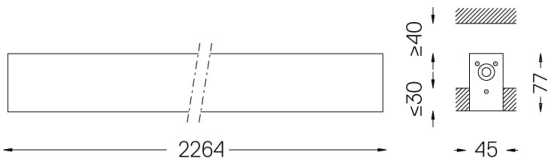

U45 Recessed trimless

54W / 4600lm / 3000K / On/Off / Diffuse /
2264mm

61072

Design: Eduardo Souto de Moura

Recessed trimless luminaire with housing made of aluminium profile with 25micron maximum corrosion resistance anodization with matt finish or with textured electrostatic 100% polyester paint. Frosted polycarbonate diffuser with user friendly clipping system and double fitting system: flushed or recessed.

IP42 | 230Vac | 50/60Hz

LED	3000K	Light Source	Luminaire
Power		54W	63,5W
Flux		9800lm	4600lm
Efficiency		181lm/W	72lm/W
LOR		-	47%
UGR		-	<25

Beam angle
Diffuse

Application

Weight
3,6Kg

47x2264

Finishes

- .01 White / RAL 9010
- .02 Black / RAL 9005
- .10 Anodised aluminium