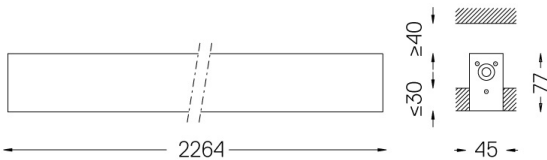

## U45 Recessed trimless

32W / 2680lm / 3000K / On/Off / Diffuse /  
2264mm

61071

Design: Eduardo Souto de Moura

Recessed trimless luminaire with housing made of aluminium profile with 25micron maximum corrosion resistance anodization with matt finish or with textured electrostatic 100% polyester paint. Frosted polycarbonate diffuser with user friendly clipping system and double fitting system: flushed or recessed.

IP42 | 230Vac | 50/60Hz

LED	3000K	Light Source	Luminaire
Power	32W		37,6W
Flux	5720lm		2680lm
Efficiency	179lm/W		71lm/W
LOR	-		47%
UGR	-		<25

Beam angle  
Diffuse

Application

Weight  
3,6Kg

47x2264

Finishes

- .01 White / RAL 9010
- .02 Black / RAL 9005
- .10 Anodised aluminium

Mandatory

59023 Recessed trimless fitting accessory

O/M recommends that any false ceilings intended for recessed products should be installed only after the products to be used have been chosen. The same applies when preparing openings for this type of product. O/M recommends reinforcing false ceilings close to any such openings, in accordance with the characteristics of the product to be recessed. The cutout dimensions are for plasterboard ceilings. For other type of material please contact: support@om-light.com