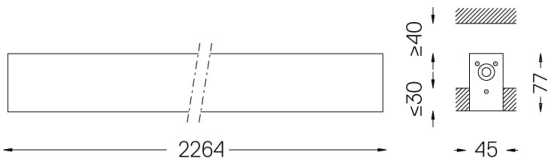

IP42 | 230Vac | 50/60Hz

LED	3000K	Light Source	Luminaire
Power	32W		37,6W
Flux	5720lm		2680lm
Efficiency	179lm/W		71lm/W
LOR	-		47%
UGR	-		<25

Beam angle
Diffuse

Application

Weight
3,6Kg

47x2264

Finishes

- .01 White / RAL 9010
- .02 Black / RAL 9005
- .10 Anodised aluminium