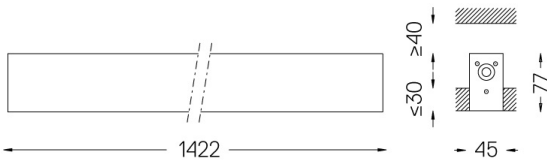

U45 Recessed trimless

34W / 2875lm / 3000K / On/Off / Diffuse /
1422mm

61070

Design: Eduardo Souto de Moura

Recessed trimless luminaire with housing made of aluminium profile with 25micron maximum corrosion resistance anodization with matt finish or with textured electrostatic 100% polyester paint. Frosted polycarbonate diffuser with user friendly clipping system and double fitting system: flushed or recessed.

IP42 | 230Vac | 50/60Hz

LED	3000K	Light Source	Luminaire
Power	34W		40W
Flux	6125lm		2875lm
Efficiency	180lm/W		72lm/W
LOR	-		47%
UGR	-		<25

Beam angle
Diffuse

Application

Weight
2,2Kg

47x1424

Finishes

- .01 White / RAL 9010
- .02 Black / RAL 9005
- .10 Anodised aluminium