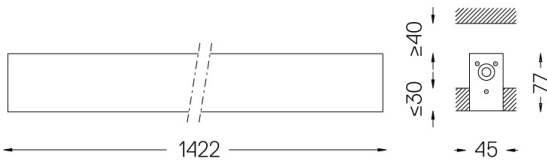

U45 Recessed trimless

34W / 2875lm / 3000K / On/Off / Diffuse /
1422mm

61070

Design: Eduardo Souto de Moura

Recessed trimless luminaire with housing made of aluminium profile with 25micron maximum corrosion resistance anodization with matt finish or with textured electrostatic 100% polyester paint. Frosted polycarbonate diffuser with user friendly clipping system and double fitting system: flushed or recessed.

IP42 | 230Vac | 50/60Hz

LED	3000K	Light Source	Luminaire
Power		34W	40W
Flux		6125lm	2875lm
Efficiency		180lm/W	72lm/W
LOR		-	47%
UGR		-	<25

Beam angle
Diffuse

Application

Weight
2,2Kg

47x1424

Finishes

- .01 White / RAL 9010
- .02 Black / RAL 9005
- .10 Anodised aluminium