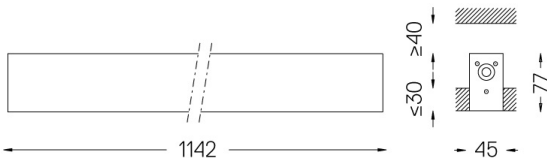

IP42 | 230Vac | 50/60Hz

LED	3000K	Light Source	Luminaire
Power	27W		32,9W
Flux	4900lm		2300lm
Efficiency	181lm/W		70lm/W
LOR	-		47%
UGR	-		<25

Beam angle
Diffuse

Application

Weight
1,8Kg

47x1144

Finishes

- .01 White / RAL 9010
- .02 Black / RAL 9005
- .10 Anodised aluminium