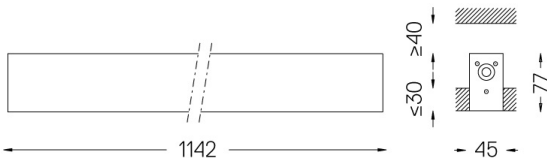

U45 Recessed trimless

27W / 2300lm / 3000K / On/Off / Diffuse /
1142mm

61068

Design: Eduardo Souto de Moura

Recessed trimless luminaire with housing made of aluminium profile with 25micron maximum corrosion resistance anodization with matt finish or with textured electrostatic 100% polyester paint. Frosted polycarbonate diffuser with user friendly clipping system and double fitting system: flushed or recessed.

IP42 | 230Vac | 50/60Hz

LED	3000K	Light Source	Luminaire
Power		27W	32,9W
Flux		4900lm	2300lm
Efficiency		181lm/W	70lm/W
LOR		-	47%
UGR		-	<25

Beam angle
Diffuse

Application

Weight
1,8Kg

47x1144

Finishes

- .01 White / RAL 9010
- .02 Black / RAL 9005
- .10 Anodised aluminium