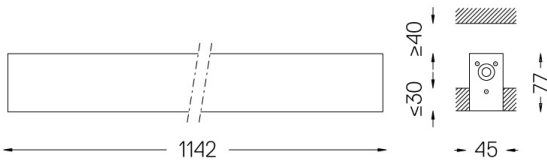

IP42 | 230Vac | 50/60Hz

LED	3000K	Light Source	Luminaire
Power	16W		19,5W
Flux	2860lm		1340lm
Efficiency	179lm/W		69lm/W
LOR	-		47%
UGR	-		<25

Beam angle
Diffuse

Application

Weight
1,8Kg

47x1144

Finishes

- .01 White / RAL 9010
- .02 Black / RAL 9005
- .10 Anodised aluminium