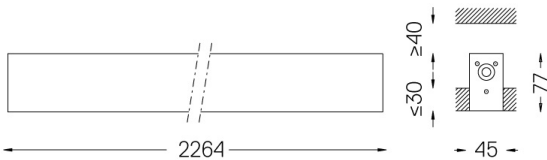

## U45 Recessed trimless

32W / 2600lm / 2700K / DALI / Diffuse /  
2264mm

61063

Design: Eduardo Souto de Moura

Recessed trimless luminaire with housing made of aluminium profile with 25micron maximum corrosion resistance anodization with matt finish or with textured electrostatic 100% polyester paint. Frosted polycarbonate diffuser with user friendly clipping system and double fitting system: flushed or recessed.

IP42 | 230Vac | 50/60Hz

LED	2700K	Light Source	Luminaire
Power	32W		37,6W
Flux	5600lm		2600lm
Efficiency	175lm/W		69lm/W
LOR	-		46%
UGR	-		<25

Beam angle  
Diffuse

Application

Weight  
3,6Kg

47x2264

Finishes