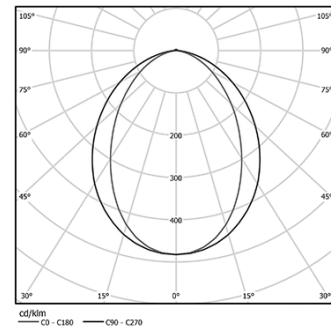

IP42 | 230Vac | 50/60Hz

LED	2700K	Light Source	Luminaire
Power	32W		37,6W
Flux	5600lm		2600lm
Efficiency	175lm/W		69lm/W
LOR	-		46%
UGR	-		<25

Beam angle  
Diffuse

Application

Weight  
3,6Kg

47x2264

Finishes