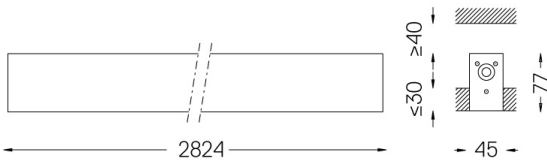

## U45 Recessed trimless

68W / 5600lm / 2700K / On/Off / Diffuse /  
2824mm

61058

Design: Eduardo Souto de Moura

Recessed trimless luminaire with housing made of aluminium profile with 25micron maximum corrosion resistance anodization with matt finish or with textured electrostatic 100% polyester paint. Frosted polycarbonate diffuser with user friendly clipping system and double fitting system: flushed or recessed.

IP42 | 230Vac | 50/60Hz

LED	2700K	Light Source	Luminaire
Power	68W		80W
Flux	11950lm		5600lm
Efficiency	176lm/W		70lm/W
LOR	-		47%
UGR	-		<25

Beam angle  
Diffuse

Application

Weight  
4,5Kg

47x2826

Finishes