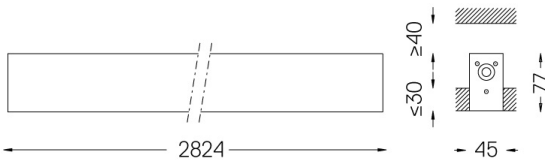

U45 Recessed trimless

40W / 3260lm / 2700K / On/Off / Diffuse /
2824mm

61057

Design: Eduardo Souto de Moura

Recessed trimless luminaire with housing made of aluminium profile with 25micron maximum corrosion resistance anodization with matt finish or with textured electrostatic 100% polyester paint. Frosted polycarbonate diffuser with user friendly clipping system and double fitting system: flushed or recessed.

IP42 | 230Vac | 50/60Hz

LED	2700K	Light Source	Luminaire
Power		40W	47,1W
Flux		7000lm	3260lm
Efficiency		175lm/W	69lm/W
LOR		-	47%
UGR		-	<25

Beam angle
Diffuse

Application

Weight
4,5Kg

47x2826

Finishes

- .01 White / RAL 9010
- .02 Black / RAL 9005
- .10 Anodised aluminium