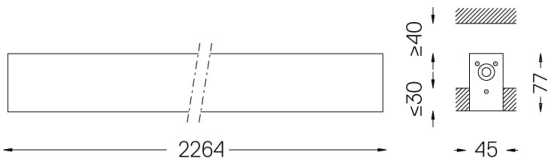

U45 Recessed trimless

54W / 4480lm / 2700K / On/Off / Diffuse /
2264mm

61056

Design: Eduardo Souto de Moura

Recessed trimless luminaire with housing made of aluminium profile with 25micron maximum corrosion resistance anodization with matt finish or with textured electrostatic 100% polyester paint. Frosted polycarbonate diffuser with user friendly clipping system and double fitting system: flushed or recessed.

IP42 | 230Vac | 50/60Hz

LED	2700K	Light Source	Luminaire
Power		54W	63,5W
Flux		9560lm	4480lm
Efficiency		177lm/W	71lm/W
LOR		-	47%
UGR		-	<25

Beam angle
Diffuse

Application

Weight
3,6Kg

47x2264

Finishes

- .01 White / RAL 9010
- .02 Black / RAL 9005
- .10 Anodised aluminium