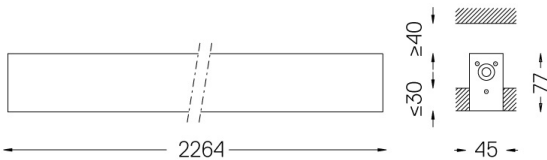

U45 Recessed trimless

32W / 2600lm / 2700K / On/Off / Diffuse /
2264mm

61055

Design: Eduardo Souto de Moura

Recessed trimless luminaire with housing made of aluminium profile with 25micron maximum corrosion resistance anodization with matt finish or with textured electrostatic 100% polyester paint. Frosted polycarbonate diffuser with user friendly clipping system and double fitting system: flushed or recessed.

IP42 | 230Vac | 50/60Hz

LED	2700K	Light Source	Luminaire
Power	32W		37,6W
Flux	5600lm		2600lm
Efficiency	175lm/W		69lm/W
LOR	-		46%
UGR	-		<25

Beam angle
Diffuse

Application

Weight
3,6Kg

47x2264

Finishes

- .01 White / RAL 9010
- .02 Black / RAL 9005
- .10 Anodised aluminium