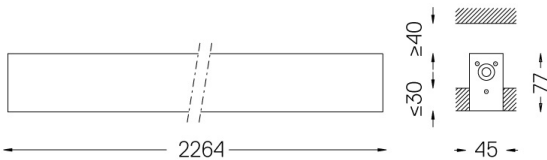

## U45 Recessed trimless

32W / 2600lm / 2700K / On/Off / Diffuse /  
2264mm

61055

Design: Eduardo Souto de Moura

Recessed trimless luminaire with housing made of aluminium profile with 25micron maximum corrosion resistance anodization with matt finish or with textured electrostatic 100% polyester paint. Frosted polycarbonate diffuser with user friendly clipping system and double fitting system: flushed or recessed.

IP42 | 230Vac | 50/60Hz

LED	2700K	Light Source	Luminaire
Power	32W		37,6W
Flux	5600lm		2600lm
Efficiency	175lm/W		69lm/W
LOR	-		46%
UGR	-		<25

Beam angle  
Diffuse

Application

Weight  
3,6Kg

47x2264

Finishes

- .01 White / RAL 9010
- .02 Black / RAL 9005
- .10 Anodised aluminium

Mandatory

59023 Recessed trimless fitting accessory

O/M recommends that any false ceilings intended for recessed products should be installed only after the products to be used have been chosen. The same applies when preparing openings for this type of product. O/M recommends reinforcing false ceilings close to any such openings, in accordance with the characteristics of the product to be recessed. The cutout dimensions are for plasterboard ceilings. For other type of material please contact: support@om-light.com