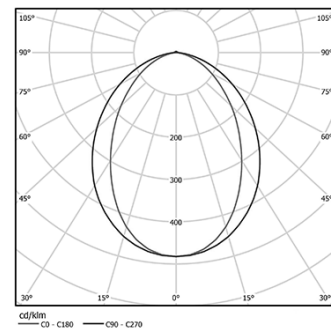

IP42 | 230Vac | 50/60Hz

LED	2700K	Light Source	Luminaire
Power	32W		37,6W
Flux	5600lm		2600lm
Efficiency	175lm/W		69lm/W
LOR	-		46%
UGR	-		<25

Beam angle  
Diffuse

Application

Weight  
3,6Kg

47x2264

Finishes