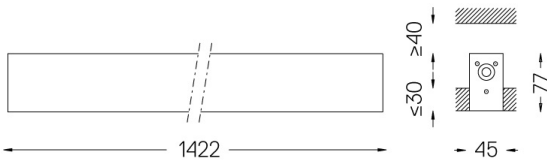

## U45 Recessed trimless

34W / 2800lm / 2700K / On/Off / Diffuse /  
1422mm

61054

Design: Eduardo Souto de Moura

Recessed trimless luminaire with housing made of aluminium profile with 25micron maximum corrosion resistance anodization with matt finish or with textured electrostatic 100% polyester paint. Frosted polycarbonate diffuser with user friendly clipping system and double fitting system: flushed or recessed.

IP42 | 230Vac | 50/60Hz

LED	2700K	Light Source	Luminaire
Power	34W		40W
Flux	5975lm		2800lm
Efficiency	176lm/W		70lm/W
LOR	-		47%
UGR	-		<25

Beam angle  
Diffuse

Application

Weight  
2,2Kg

47x1424

Finishes

- .01 White / RAL 9010
- .02 Black / RAL 9005
- .10 Anodised aluminium