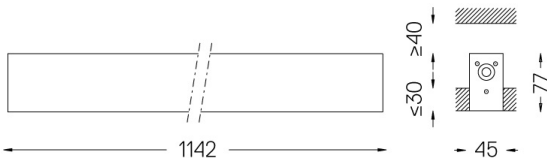

## U45 Recessed trimless

27W / 2240lm / 2700K / On/Off / Diffuse /  
1142mm

61052

Design: Eduardo Souto de Moura

Recessed trimless luminaire with housing made of aluminium profile with 25micron maximum corrosion resistance anodization with matt finish or with textured electrostatic 100% polyester paint. Frosted polycarbonate diffuser with user friendly clipping system and double fitting system: flushed or recessed.

IP42 | 230Vac | 50/60Hz

LED	2700K	Light Source	Luminaire
Power	27W		32,9W
Flux	4780lm		2240lm
Efficiency	177lm/W		68lm/W
LOR	-		47%
UGR	-		<25

Beam angle  
Diffuse

Application

Weight  
1,8Kg

47x1144

Finishes

- .01 White / RAL 9010
- .02 Black / RAL 9005
- .10 Anodised aluminium

Mandatory

59023 Recessed trimless fitting accessory

O/M recommends that any false ceilings intended for recessed products should be installed only after the products to be used have been chosen. The same applies when preparing openings for this type of product. O/M recommends reinforcing false ceilings close to any such openings, in accordance with the characteristics of the product to be recessed. The cutout dimensions are for plasterboard ceilings. For other type of material please contact: support@om-light.com