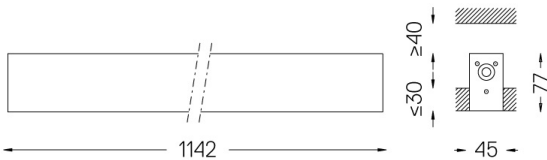

IP42 | 230Vac | 50/60Hz

LED	2700K	Light Source	Luminaire
Power	16W		19,5W
Flux	2800lm		1300lm
Efficiency	175lm/W		67lm/W
LOR	-		46%
UGR	-		<25

Beam angle
Diffuse

Application

Weight
1,8Kg

47x1144

Finishes

- .01 White / RAL 9010
- .02 Black / RAL 9005
- .10 Anodised aluminium