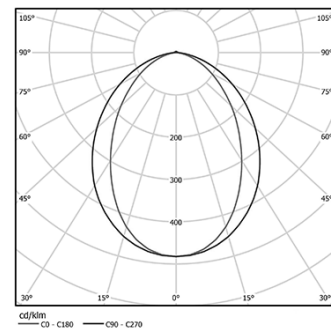

IP42 | 230Vac | 50/60Hz

LED	2700K	Light Source	Luminaire
Power	16W		19,5W
Flux	2800lm		1300lm
Efficiency	175lm/W		67lm/W
LOR	-		46%
UGR	-		<25

Beam angle
Diffuse

Application

Weight
1,8Kg

47x1144

Finishes

- .01 White / RAL 9010
- .02 Black / RAL 9005
- .10 Anodised aluminium