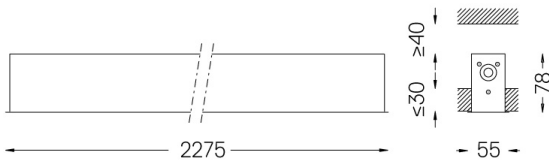

Beam angle
Diffuse

Application

Weight
3,6Kg

47x2265

Finishes

- .01 White / RAL 9010
- .02 Black / RAL 9005
- .10 Anodised aluminium

Mandatory

51027 Recessed fitting accessory