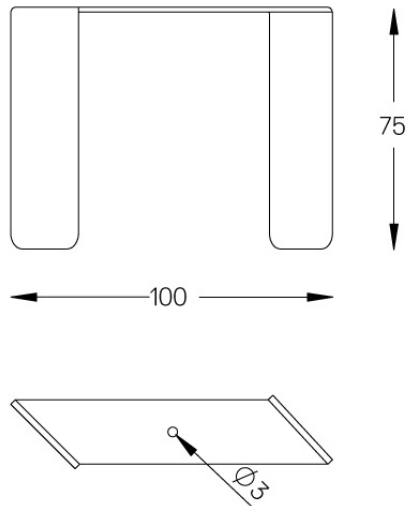

A fitting accessory must be applied at the end of each profile section and every 1,16m