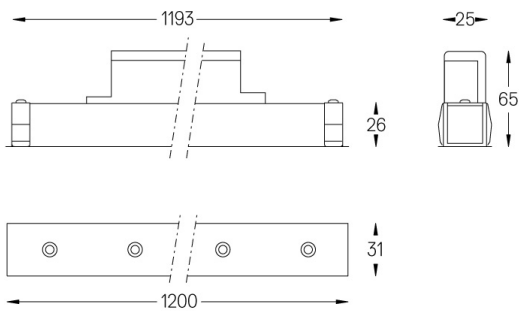

46W* / 2720lm* / 2200K-5000K / DALI /
Medium 31° / 1200mm

60984

Structure

- 1 Profile
- 2 End caps
- 3 Fitting accessories
- 4 Profile coupling

Modules

- A inVision Module

Design: O/M + Bartenbach GmbH
inVision module with housing and perforated cover plate made of aluminium with textured-paint finish.

mm

Finishes

- .01 White / RAL 9010
- .02 Black / RAL 9005

Choose the length and layout of the system exactly as you want it, to model the right lighting functions for different tasks. For further information please contact: support@om-light.com