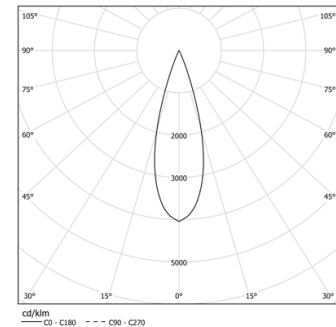

46W* / 2720lm* / 2200K-5000K / DALI /
Medium 31° / 1200mm

60984

Structure

- 1 Profile
- 2 End caps
- 3 Fitting accessories
- 4 Profile coupling

Modules

- A inVision Module

Design: O/M + Bartenbach GmbH
inVision module with housing and perforated cover plate made of aluminium with textured-paint finish.

mm

Finishes

- .01 White / RAL 9010
- .02 Black / RAL 9005

Choose the length and layout of the system exactly as you want it, to model the right lighting functions for different tasks. For further information please contact: support@om-light.com