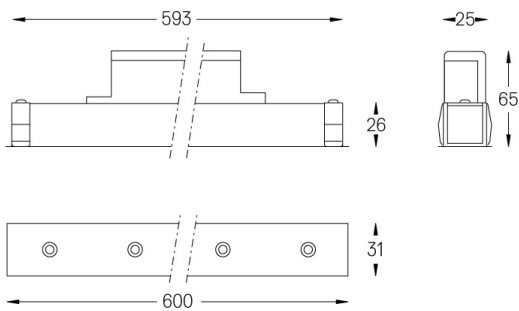

Beam angle
Medium 31°

Application

Weight
0,5Kg

mm

Finishes

- .01 White / RAL 9010
- .02 Black / RAL 9005

For the specific supply of "DALI 2" drivers, please contact:
support@om-light.com

Choose the length and layout of the system exactly as you want it, to model the right lighting functions for different tasks. For further information please contact: support@om-light.com