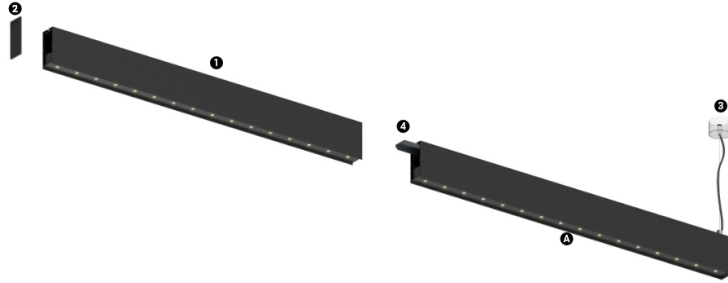

14W / 1260lm / 4000K / DALI / Medium 31° / 600mm

60974

Structure

- 1 Profile
- 2 End caps
- 3 Fitting accessories
- 4 Profile coupling

Modules

- A inVision Module

Design: O/M + Bartenbach GmbH
inVision module with housing and perforated cover plate made of aluminium with textured-paint finish.

LED CRI>80 / >50.000h, L80/B10 / 2-step MacAdam
Power supply included.
IP20 | 230Vac | 50/60Hz

LED	4000K	Light Source	Luminaire
Power	14W		17,1W
Flux	1720lm		1260lm
Efficiency	123lm/W		74lm/W
LOR	-		73%
UGR	-		<10

Beam angle
Medium 31°

Application

Weight
0,5Kg

mm

Finishes

- .01 White / RAL 9010
- .02 Black / RAL 9005

For the specific supply of "DALI 2" drivers, please contact:
support@om-light.com

Choose the length and layout of the system exactly as you want it, to model the right lighting functions for different tasks. For further information please contact: support@om-light.com