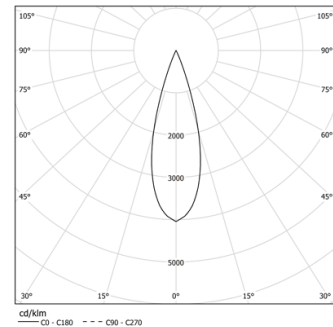

14W / 1260lm / 4000K / DALI / Medium 31° / 600mm

60974

Structure

- 1 Profile
- 2 End caps
- 3 Fitting accessories
- 4 Profile coupling

Modules

- A inVision Module

Design: O/M + Bartenbach GmbH
inVision module with housing and perforated cover plate made of aluminium with textured-paint finish.

LED CRI>80 / >50.000h, L80/B10 / 2-step MacAdam
Power supply included.
IP20 | 230Vac | 50/60Hz

LED	4000K	Light Source	Luminaire
Power	14W		17,1W
Flux	1720lm		1260lm
Efficiency	123lm/W		74lm/W
LOR	-		73%
UGR	-		<10