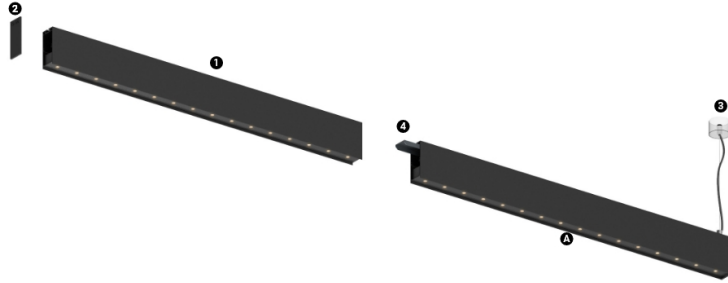

14W / 1300lm / 4000K / On/Off / Flood 52° /
600mm

60968

Structure

- 1 Profile
- 2 End caps
- 3 Fitting accessories
- 4 Profile coupling

Modules

- A inVision Module

Design: O/M + Bartenbach GmbH

inVision module with housing and perforated cover plate made of aluminium with textured-paint finish.

LED CRI>80 / >50.000h, L80/B10 / 2-step MacAdam
Power supply included.
IP20 | 230Vac | 50/60Hz

LED	4000K	Light Source	Luminaire
Power		14W	17,1W
Flux		1720lm	1300lm
Efficiency		123lm/W	76lm/W
LOR		-	76%
UGR		-	<10

Beam angle
Flood 52°

Application

Weight
0,5Kg

mm

Finishes

- .01 White / RAL 9010
- .02 Black / RAL 9005

Choose the length and layout of the system exactly as you want it, to model the right lighting functions for different tasks. For further information please contact: support@om-light.com