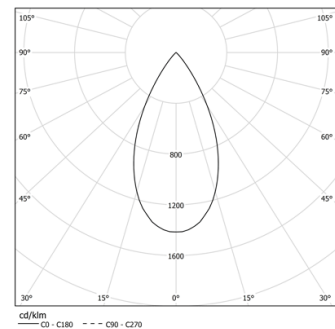

14W / 1300lm / 4000K / On/Off / Flood 52° /
600mm

60968

Structure

- 1 Profile
- 2 End caps
- 3 Fitting accessories
- 4 Profile coupling

Modules

- A inVision Module

Design: O/M + Bartenbach GmbH

inVision module with housing and perforated cover plate made of aluminium with textured-paint finish.

LED CRI>80 / >50.000h, L80/B10 / 2-step MacAdam
Power supply included.
IP20 | 230Vac | 50/60Hz

LED	4000K	Light Source	Luminaire
Power		14W	17,1W
Flux		1720lm	1300lm
Efficiency		123lm/W	76lm/W
LOR		-	76%
UGR		-	<10

Beam angle
Flood 52°

Application

Weight
0,5Kg

mm

Finishes

- .01 White / RAL 9010
- .02 Black / RAL 9005

Choose the length and layout of the system exactly as you want it, to model the right lighting functions for different tasks. For further information please contact: support@om-light.com