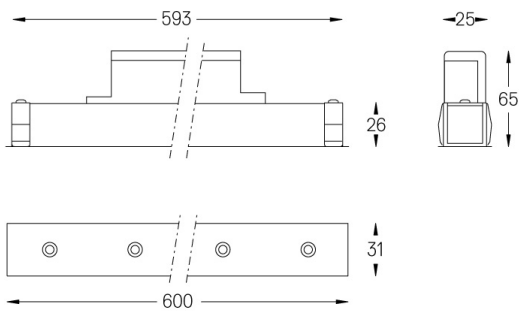

14W / 1300lm / 4000K / On/Off / Flood 52° /
600mm

60968

Structure

- 1 Profile
- 2 End caps
- 3 Fitting accessories
- 4 Profile coupling

Modules

- A inVision Module

Design: O/M + Bartenbach GmbH

inVision module with housing and perforated cover plate made of aluminium with textured-paint finish.

Beam angle
Flood 52°

Application

Weight
0,5Kg

mm

Finishes

- .01 White / RAL 9010
- .02 Black / RAL 9005

Choose the length and layout of the system exactly as you want it, to model the right lighting functions for different tasks. For further information please contact: support@om-light.com