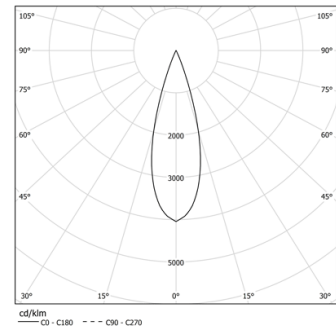

52W / 3760lm / 3000K / DALI / Medium 31° / 1200mm

60963

Structure

- 1 Profile
- 2 End caps
- 3 Fitting accessories
- 4 Profile coupling

Modules

- A inVision Module

Design: O/M + Bartenbach GmbH

inVision module with housing and perforated cover plate made of aluminium with textured-paint finish.

LED CRI>90 / >50.000h, L80/B10 / 2-step MacAdam
Power supply included.
IP20 | 230Vac | 50/60Hz

LED	3000K	Light Source	Luminaire
Power		52W	61,2W
Flux		5160lm	3760lm
Efficiency		99lm/W	61lm/W
LOR		-	73%
UGR		-	<13