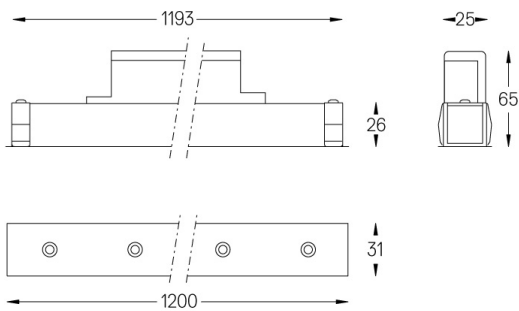

Finishes

- .01 White / RAL 9010
- .02 Black / RAL 9005

For the specific supply of "DALI 2" drivers, please contact:
support@om-light.com

Choose the length and layout of the system exactly as you want it, to model the right lighting functions for different tasks. For further information please contact: support@om-light.com