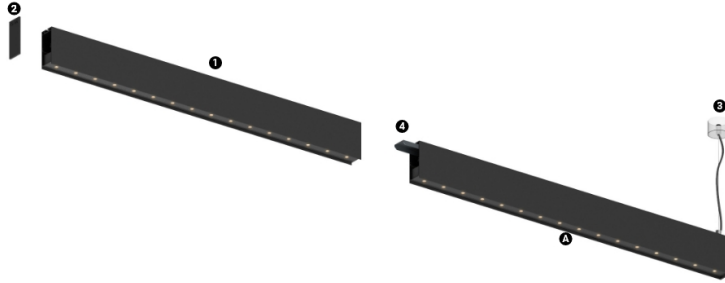

52W / 3760lm / 3000K / On/Off / Medium
31° / 1200mm

60955

Structure

- 1 Profile
- 2 End caps
- 3 Fitting accessories
- 4 Profile coupling

Modules

- A inVision Module

Design: O/M + Bartenbach GmbH

inVision module with housing and perforated cover plate made of aluminium with textured-paint finish.

LED CRI>90 / >50.000h, L80/B10 / 2-step MacAdam
Power supply included.
IP20 | 230Vac | 50/60Hz

LED	3000K	Light Source	Luminaire
Power		52W	61,2W
Flux		5160lm	3760lm
Efficiency		99lm/W	61lm/W
LOR		-	73%
UGR		-	<13

Beam angle
Medium 31°

Application

Weight
0,8Kg

mm

Finishes

- .01 White / RAL 9010
- .02 Black / RAL 9005

Choose the length and layout of the system exactly as you want it, to model the right lighting functions for different tasks. For further information please contact: support@om-light.com