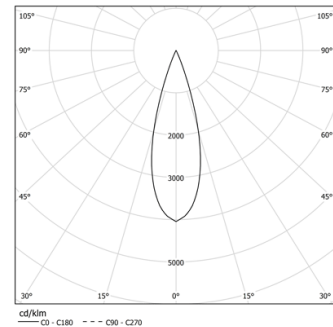

52W / 3760lm / 3000K / On/Off / Medium
31° / 1200mm

60955

Structure

- 1 Profile
- 2 End caps
- 3 Fitting accessories
- 4 Profile coupling

Modules

- A inVision Module

Design: O/M + Bartenbach GmbH

inVision module with housing and perforated cover plate made of aluminium with textured-paint finish.

LED CRI>90 / >50.000h, L80/B10 / 2-step MacAdam
Power supply included.
IP20 | 230Vac | 50/60Hz

LED	3000K	Light Source	Luminaire
Power		52W	61,2W
Flux		5160lm	3760lm
Efficiency		99lm/W	61lm/W
LOR		-	73%
UGR		-	<13

Beam angle
Medium 31°

Application

Weight
0,8Kg

mm

Finishes

- .01 White / RAL 9010
- .02 Black / RAL 9005

Choose the length and layout of the system exactly as you want it, to model the right lighting functions for different tasks. For further information please contact: support@om-light.com