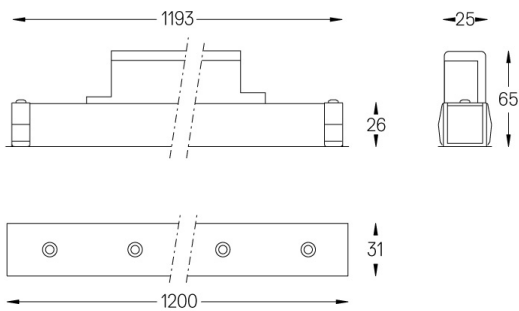

52W / 3760lm / 3000K / On/Off / Medium
31° / 1200mm

60955

Structure

- 1 Profile
- 2 End caps
- 3 Fitting accessories
- 4 Profile coupling

Modules

- A inVision Module

Design: O/M + Bartenbach GmbH
inVision module with housing and perforated cover plate made of aluminium with textured-paint finish.

Beam angle
Medium 31°

Application

Weight
0,8Kg

mm

Finishes

- .01 White / RAL 9010
- .02 Black / RAL 9005

Choose the length and layout of the system exactly as you want it, to model the right lighting functions for different tasks. For further information please contact: support@om-light.com