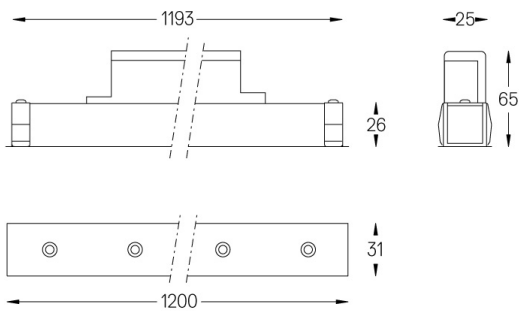

52W / 3760lm / 3000K / On/Off / Medium
31° / 1200mm

60955

Structure

- 1 Profile
- 2 End caps
- 3 Fitting accessories
- 4 Profile coupling

Modules

- A inVision Module

Design: O/M + Bartenbach GmbH

inVision module with housing and perforated cover plate made of aluminium with textured-paint finish.

Beam angle
Medium 31°

Application

Weight
0,8Kg

mm

Finishes

- .01 White / RAL 9010
- .02 Black / RAL 9005

Choose the length and layout of the system exactly as you want it, to model the right lighting functions for different tasks. For further information please contact: support@om-light.com