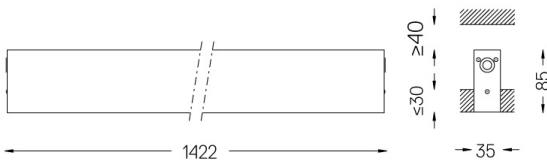

Beam angle
Diffuse

Application

Weight
1,7Kg

37x1424

Finishes

- .01 White / RAL 9010
- .02 Black / RAL 9005
- .10 Anodised aluminium

Mandatory

59022 Recessed trimless fitting accessory