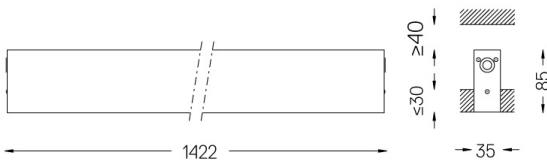

Beam angle  
Diffuse

Application

Weight  
1,7Kg

37x1424

Finishes

- .01 White / RAL 9010
- .02 Black / RAL 9005
- .10 Anodised aluminium

Mandatory

59022 Recessed trimless fitting accessory