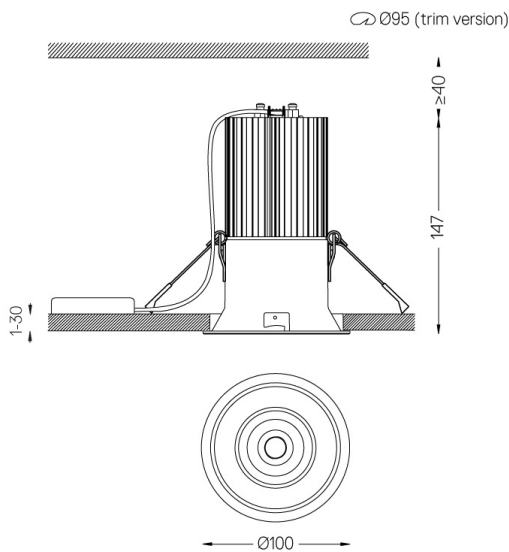

19W / 1240lm / 3000K / On/Off / Diffuse /
ø100mm

60451

Design: O/M

Ceiling-recessed luminaire made of aluminium die-cast.

Recessing accessory for flush version supplied separately.

LED CRI>80 / >50.000h, L80/B10
3-step MacAdam / power supply included
IP54 | 230Vac | 50/60Hz

LED	3000K	Light Source	Luminaire
Power	19W	23,2W	
Flux	2180lm	1240lm	
Efficiency	115lm/W	54lm/W	
LOR	-	57%	
UGR	-	<28	

Beam angle
Diffuse

Application

Weight
0,5Kg

Finishes

- .04 Matt White
- .05 Matt Black

Optional

- 59066** Flush accessory (12.5mm ceilings)
201x17mm
- 59067** Flush accessory (15mm ceilings)
201x19,5mm
- 59068** Flush accessory (25mm ceilings)
201x29,5mm

The cutout dimensions are for plasterboard ceilings. For other type of material please contact: support@om-light.com