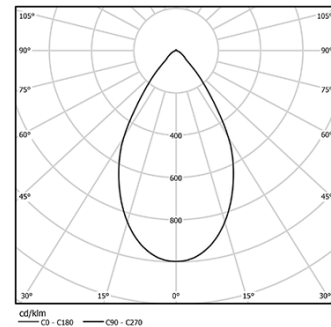

19W / 1240lm / 3000K / On/Off / Diffuse /
ø100mm

60451

Design: O/M

Ceiling-recessed luminaire made of aluminium die-cast.

Recessing accessory for flush version supplied separately.

LED CRI>80 / >50.000h, L80/B10
3-step MacAdam / power supply included
IP54 | 230Vac | 50/60Hz

LED	3000K	Light Source	Luminaire
Power	19W	23,2W	
Flux	2180lm	1240lm	
Efficiency	115lm/W	54lm/W	
LOR	-	57%	
UGR	-	<28	

Beam angle
Diffuse

Application

Weight
0,5Kg

Finishes

- .04 Matt White
- .05 Matt Black

Optional

- 59066** Flush accessory (12.5mm ceilings)
201x17mm
- 59067** Flush accessory (15mm ceilings)
201x19,5mm
- 59068** Flush accessory (25mm ceilings)
201x29,5mm

The cutout dimensions are for plasterboard ceilings. For other type of material please contact: support@om-light.com